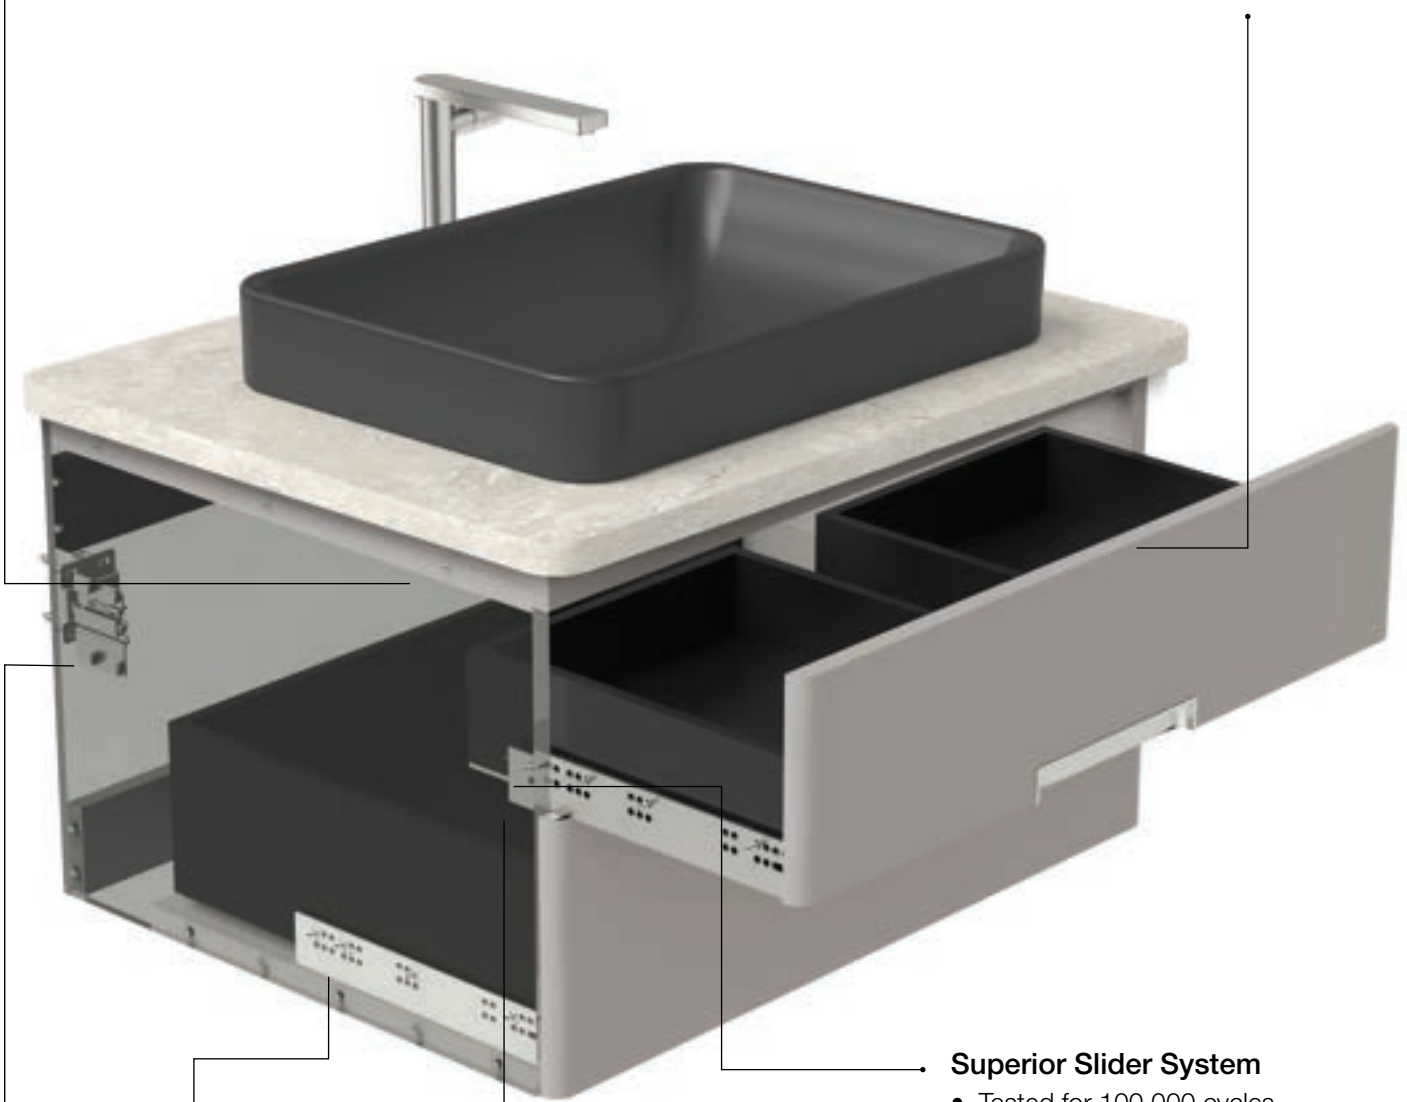

Grooming Station

- Accessory trays with well-defined compartments
- Removable structure

High Moisture Resistant Wood

- Tested to perform well at extreme temperatures ranging from - 20°C to 50°C
- Termite & Borer resistant
- Anti-Fungal