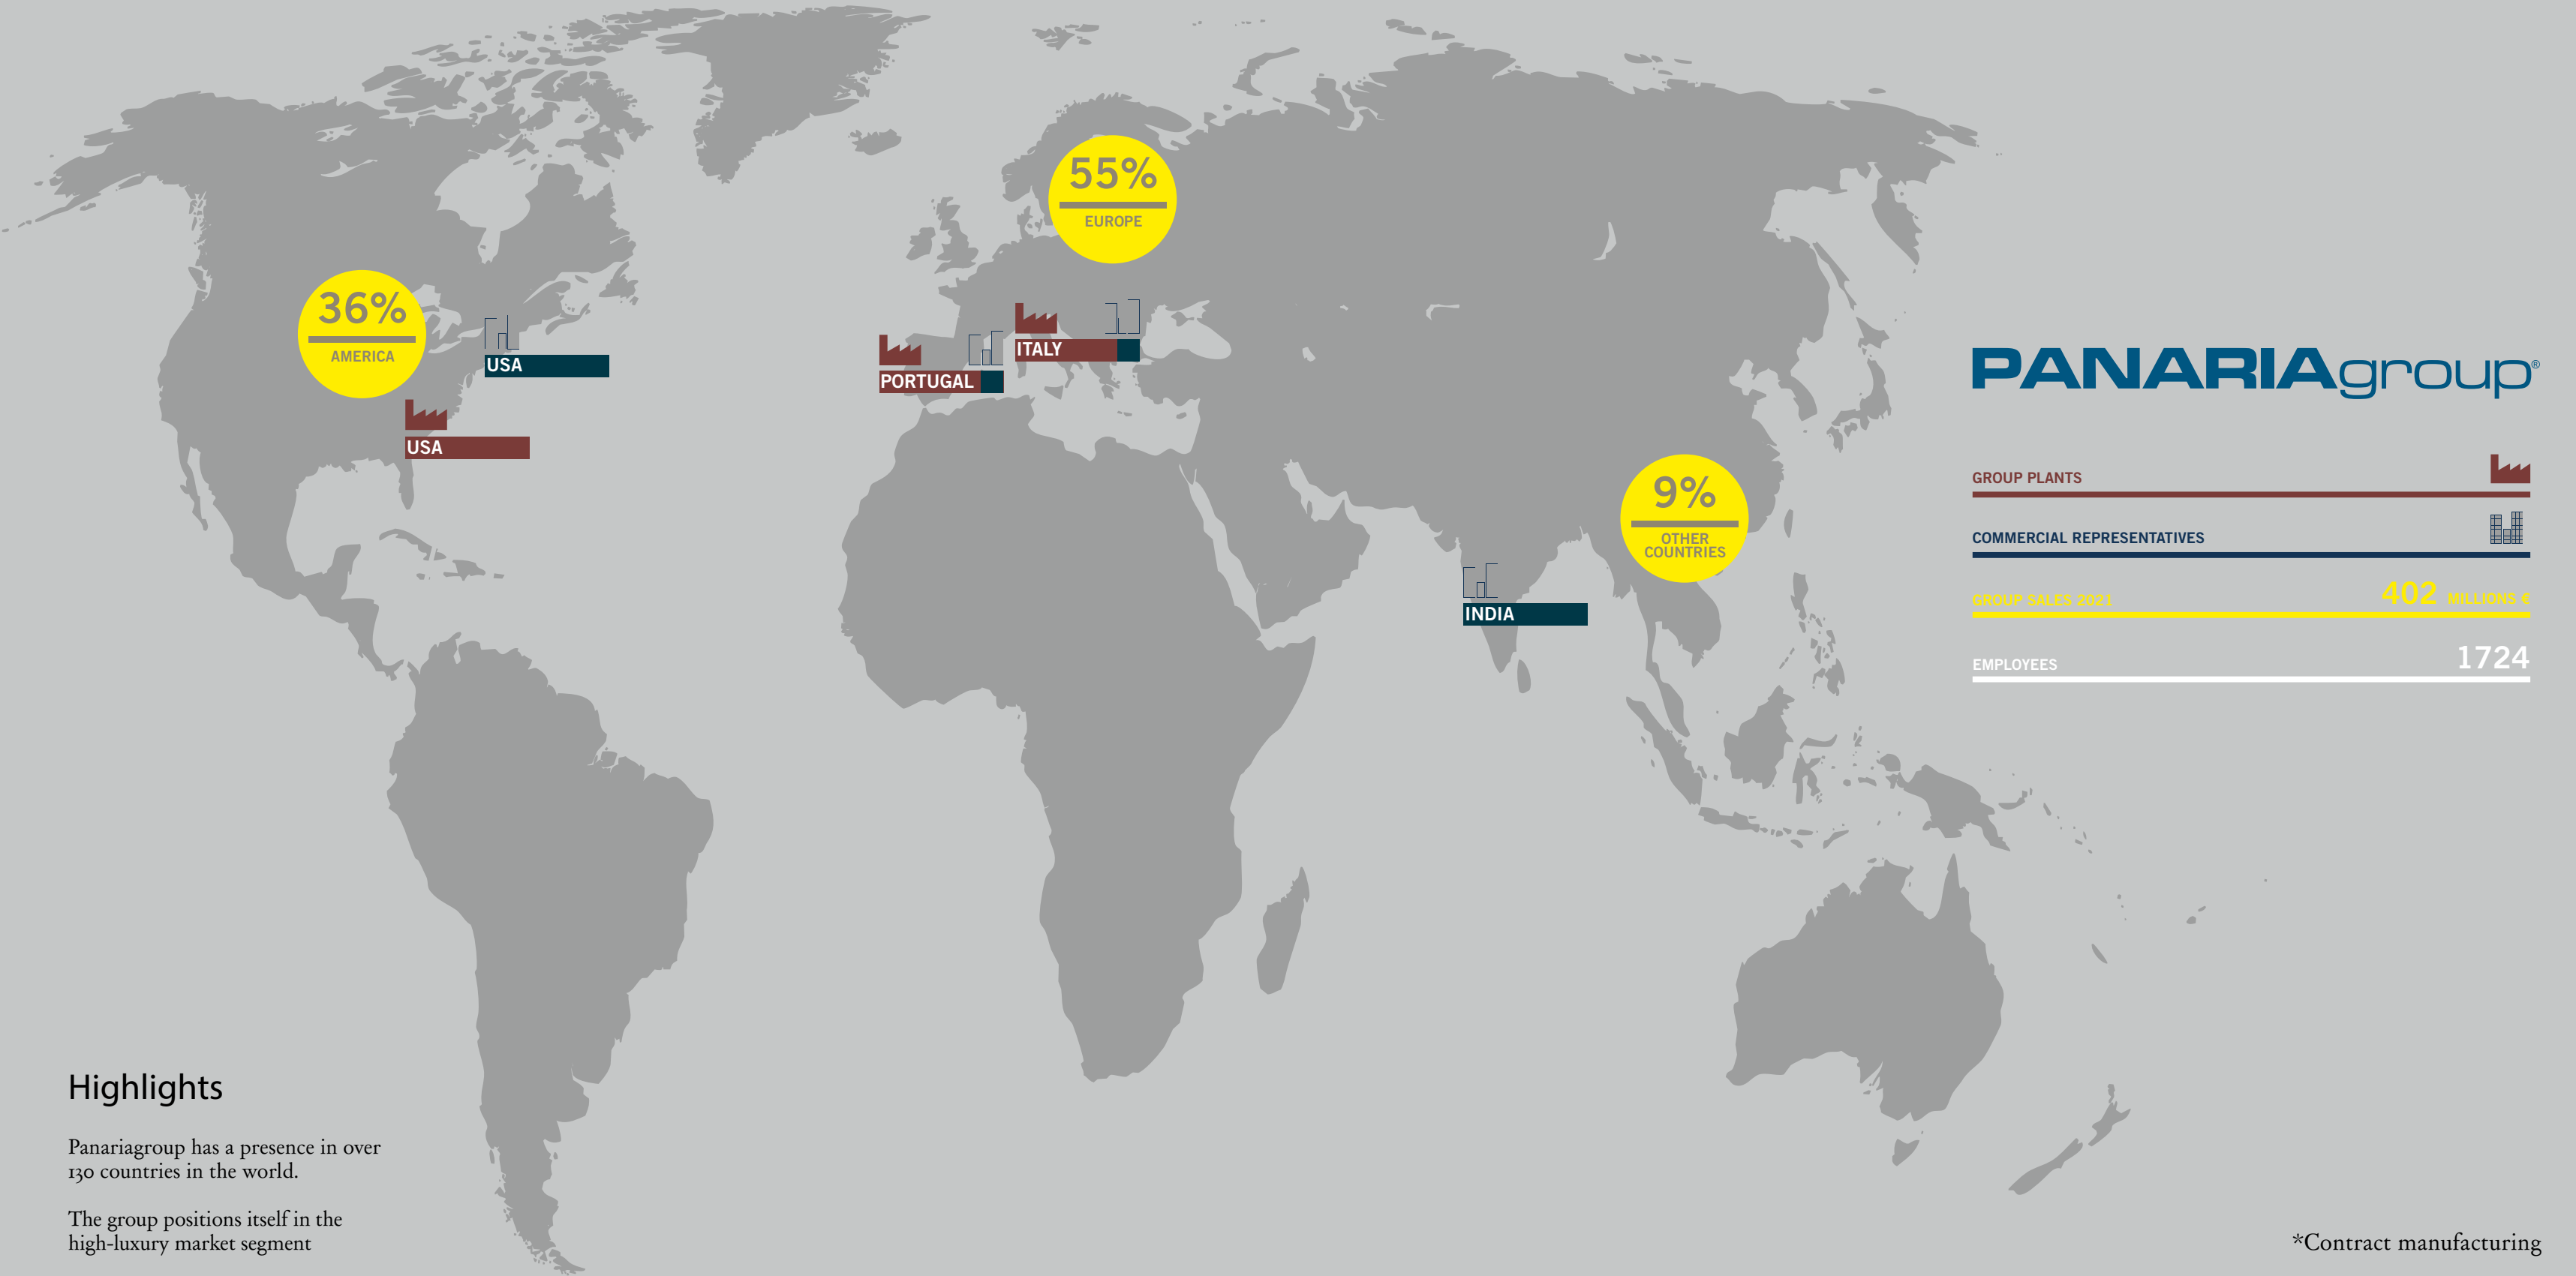

# A leading maker of **deluxe ceramics**

## The strength and international breath of Panariagroup.

Panariagroup is one of the leading manufacturers of ceramic tiles for floors and wall cladding in the world. The group has production in Italy, Portugal, USA and India\* has a presence in over **one hundred countries** thanks to a broad, established and widespread sales network. Specialised in the production of porcelain stoneware tiles, the company is positioned in the **ultra-luxury market segment** targeting a differentiated and discerning customer-base looking for top quality aesthetics and technology.

### Highlights

Panariagroup has a presence in over 130 countries in the world.

The group positions itself in the high-luxury market segment

\*Contract manufacturing