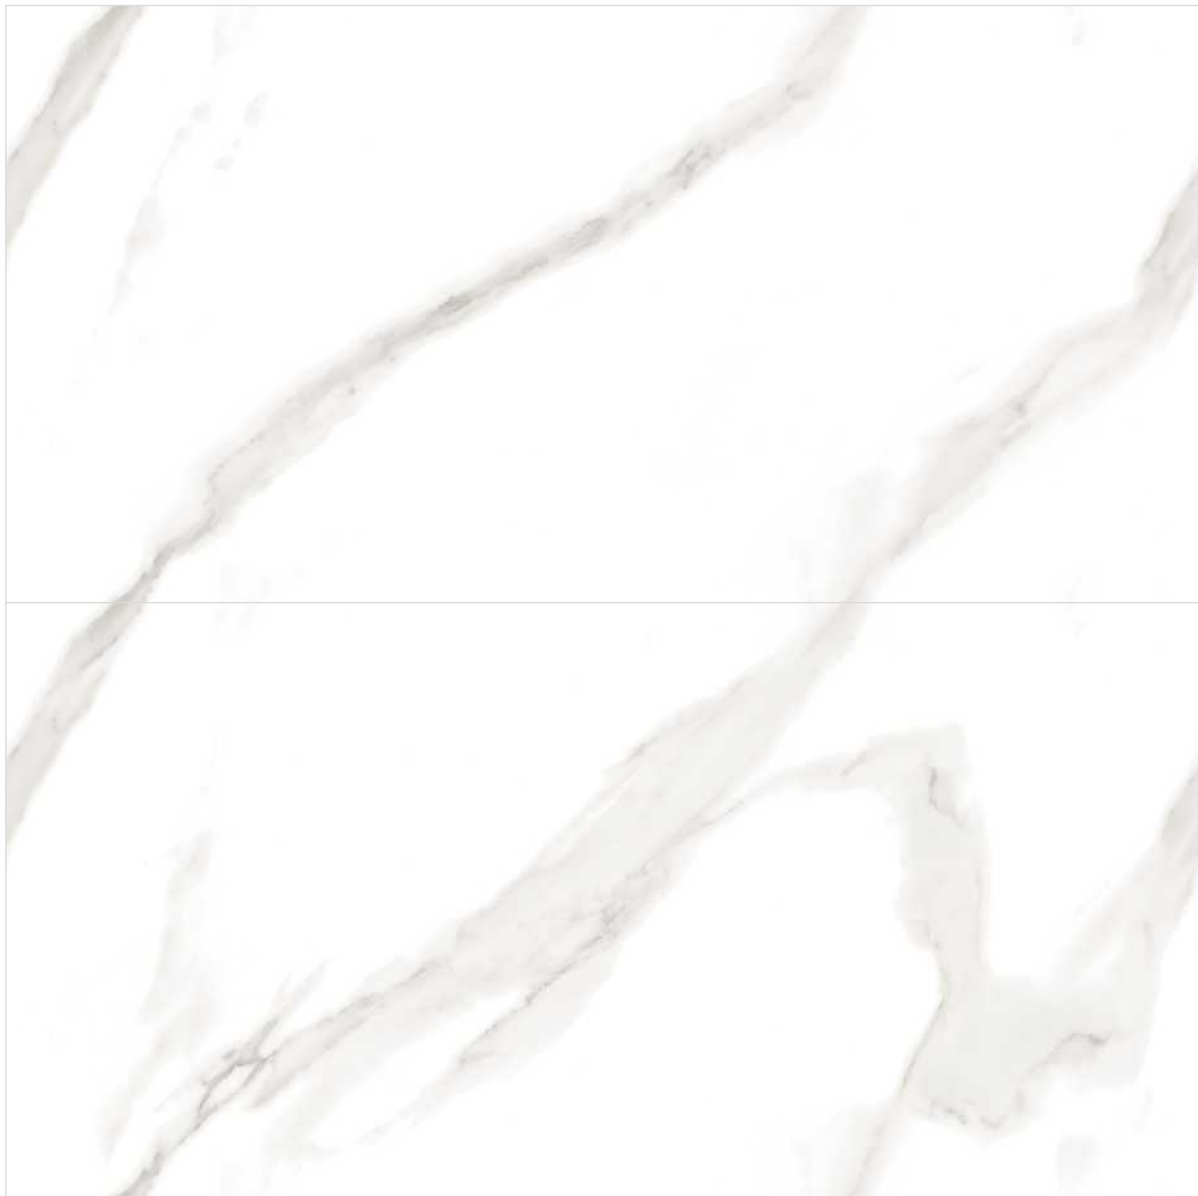

Design Name : Infinity Ryan Statuario

Size : 600x1200mm

Surface : Rocker

Series : Rocker Plus