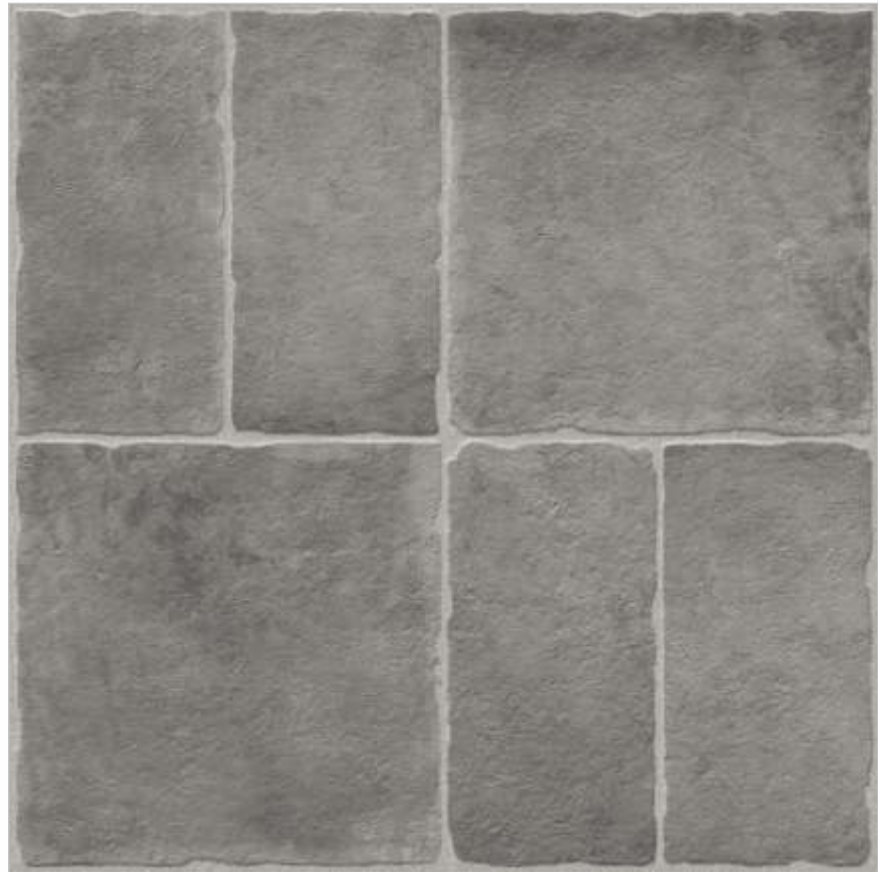

Design Name : Martino Nero

Size : 500x500mm

Thickness : 12mm

Surface : Matt

Random Faces : 4

Series : Mystique