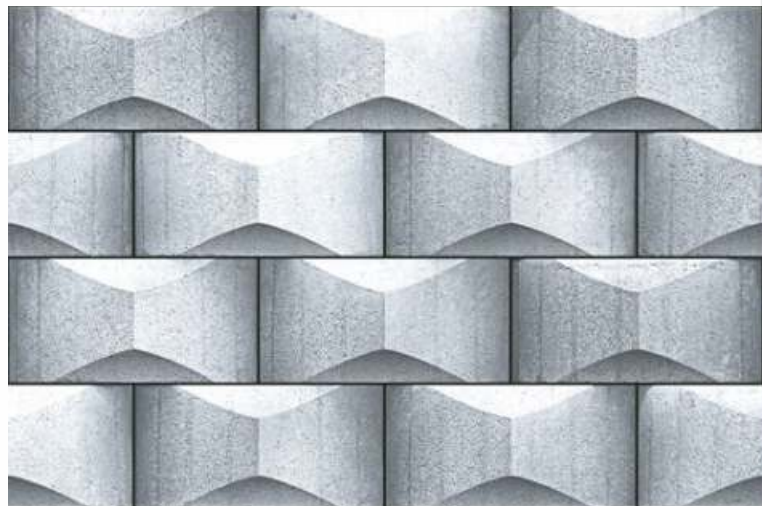

Size : 300x450 mm
Surface : Matt
Series : Frontal

DONNA OFF GREY