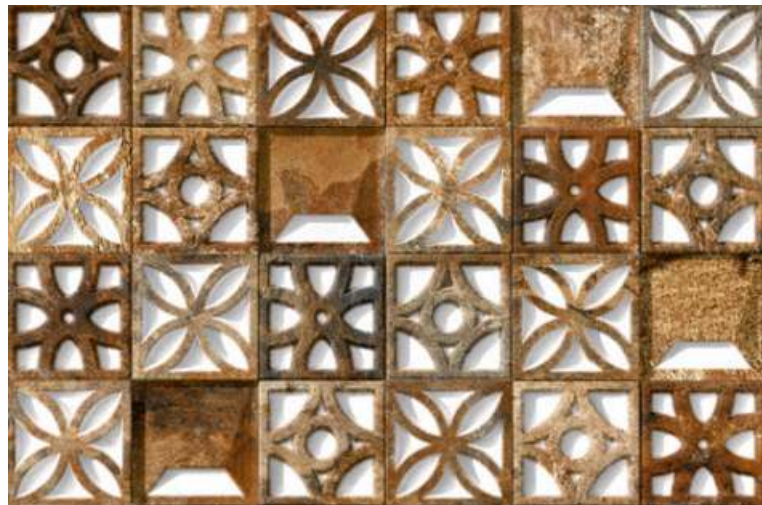

Size : 300x450 mm

Surface : Matt

Series : Frontal

LUNA BROWN

LUNA GREY

Size : 300x450 mm
Surface : Matt
Series : Frontal

BLOCK AQUA

BLOCK MIX