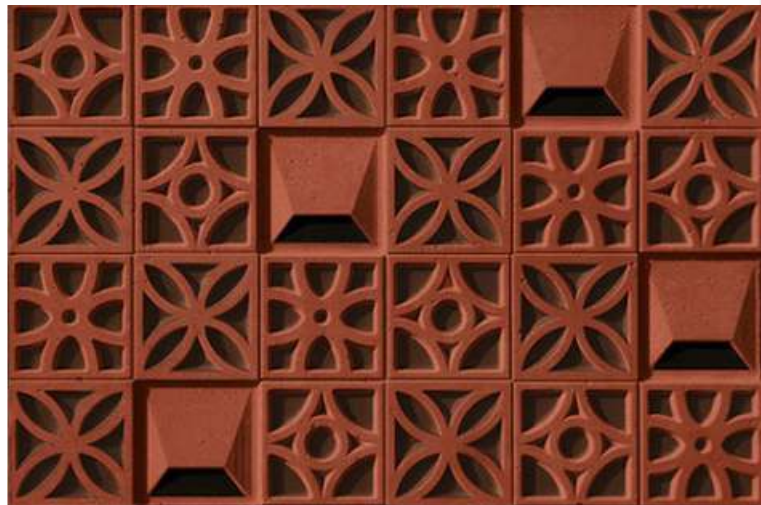

Size : 300x450 mm

Surface : Matt

Series : Frontal

BLOCK RED