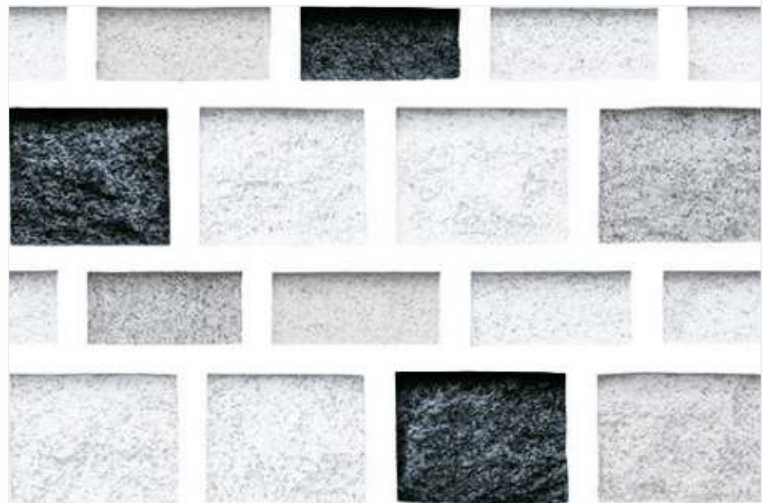

MILAGRO BIANCO