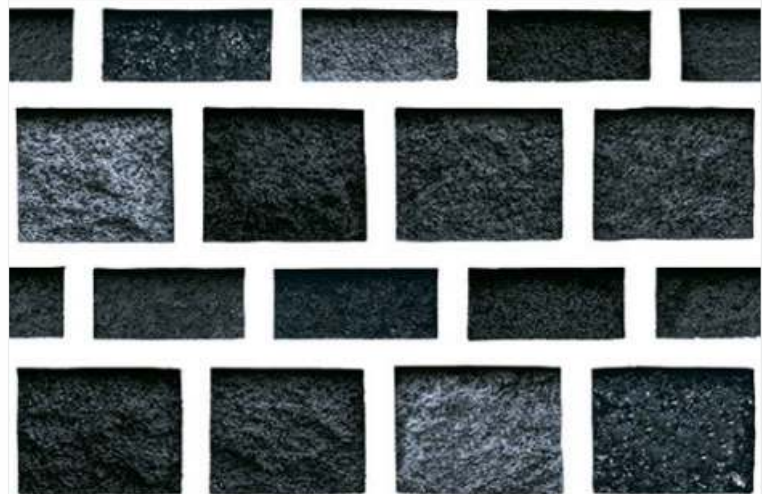

Size : 300x450 mm

Surface : Matt

Series : Frontal

MILAGRO BEIGE

MILAGRO BIANCO

Size : 300x450 mm
Surface : Matt
Series : Frontal

MILAGRO BROWN

MILAGRO NATURAL