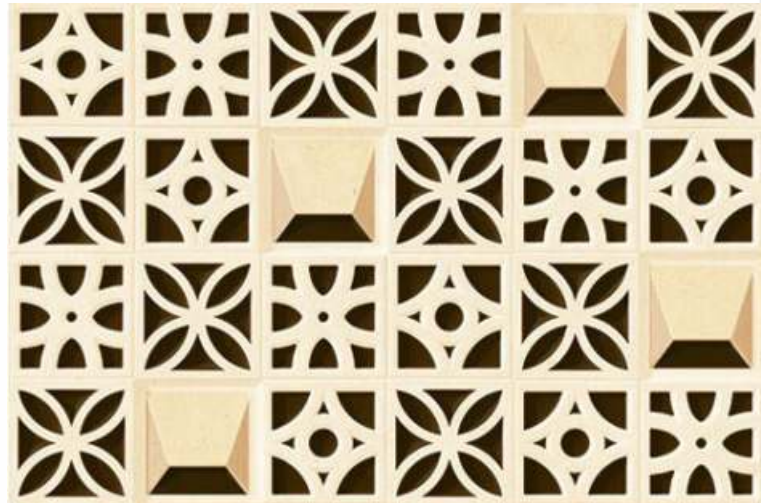

Size : 300x450 mm

Surface : Matt

Series : Frontal

BLOCK BEIGE