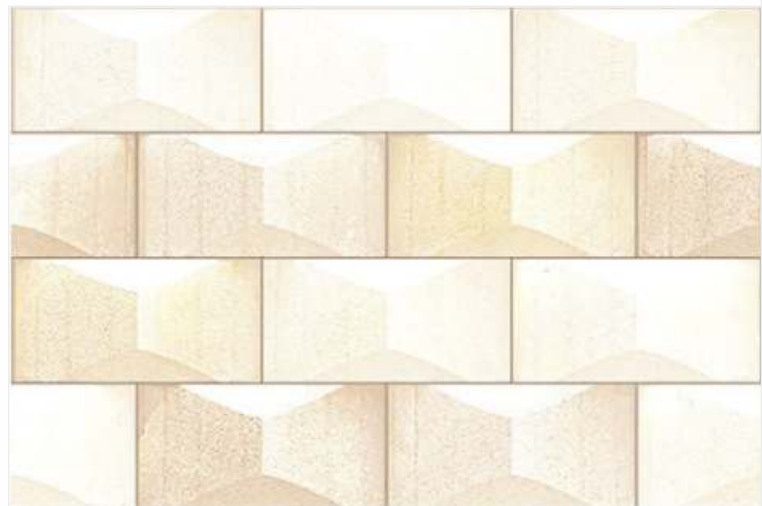

Size : 300x450 mm
Surface : Matt
Series : Frontal

DONNA BEIGE