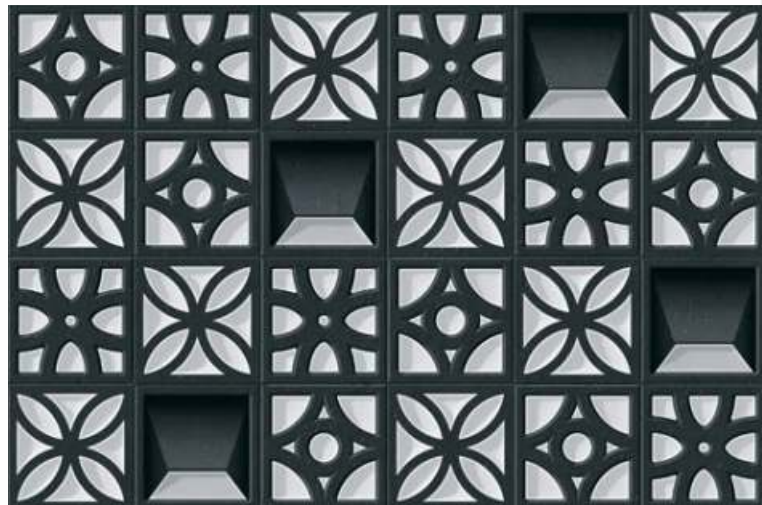

Size : 300x450 mm

Surface : Matt

Series : Frontal

BLOCK BEIGE

BLOCK RED

Size : 300x450 mm
Surface : Matt
Series : Frontal

BLOCK GREY

BLOCK NEGRO