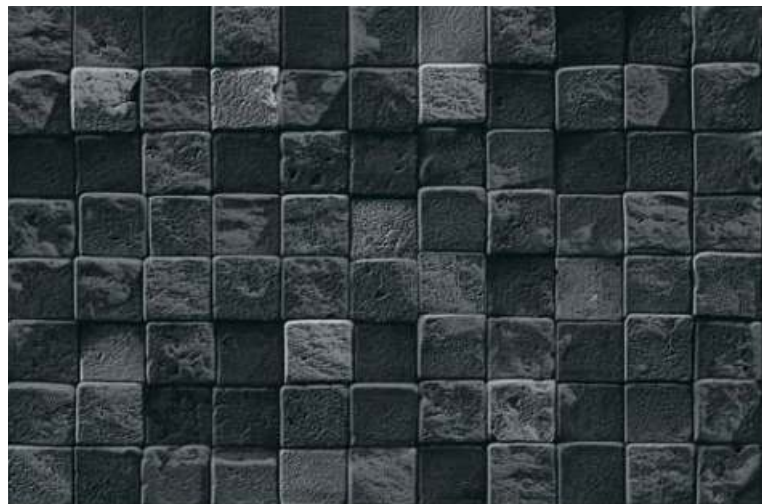

Size : 300x450 mm
Surface : Matt
Series : Frontal

LUNA NEGRO