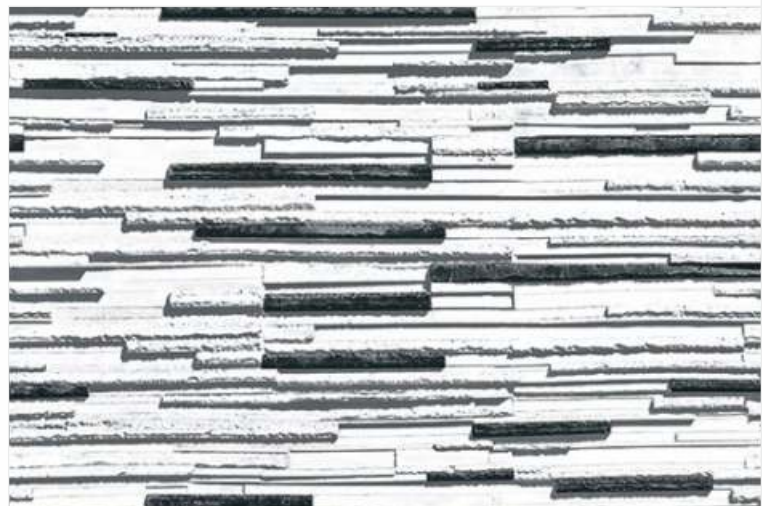

Size : 300x450 mm
Surface : Matt
Series : Frontal

VIOLETA BIANCO