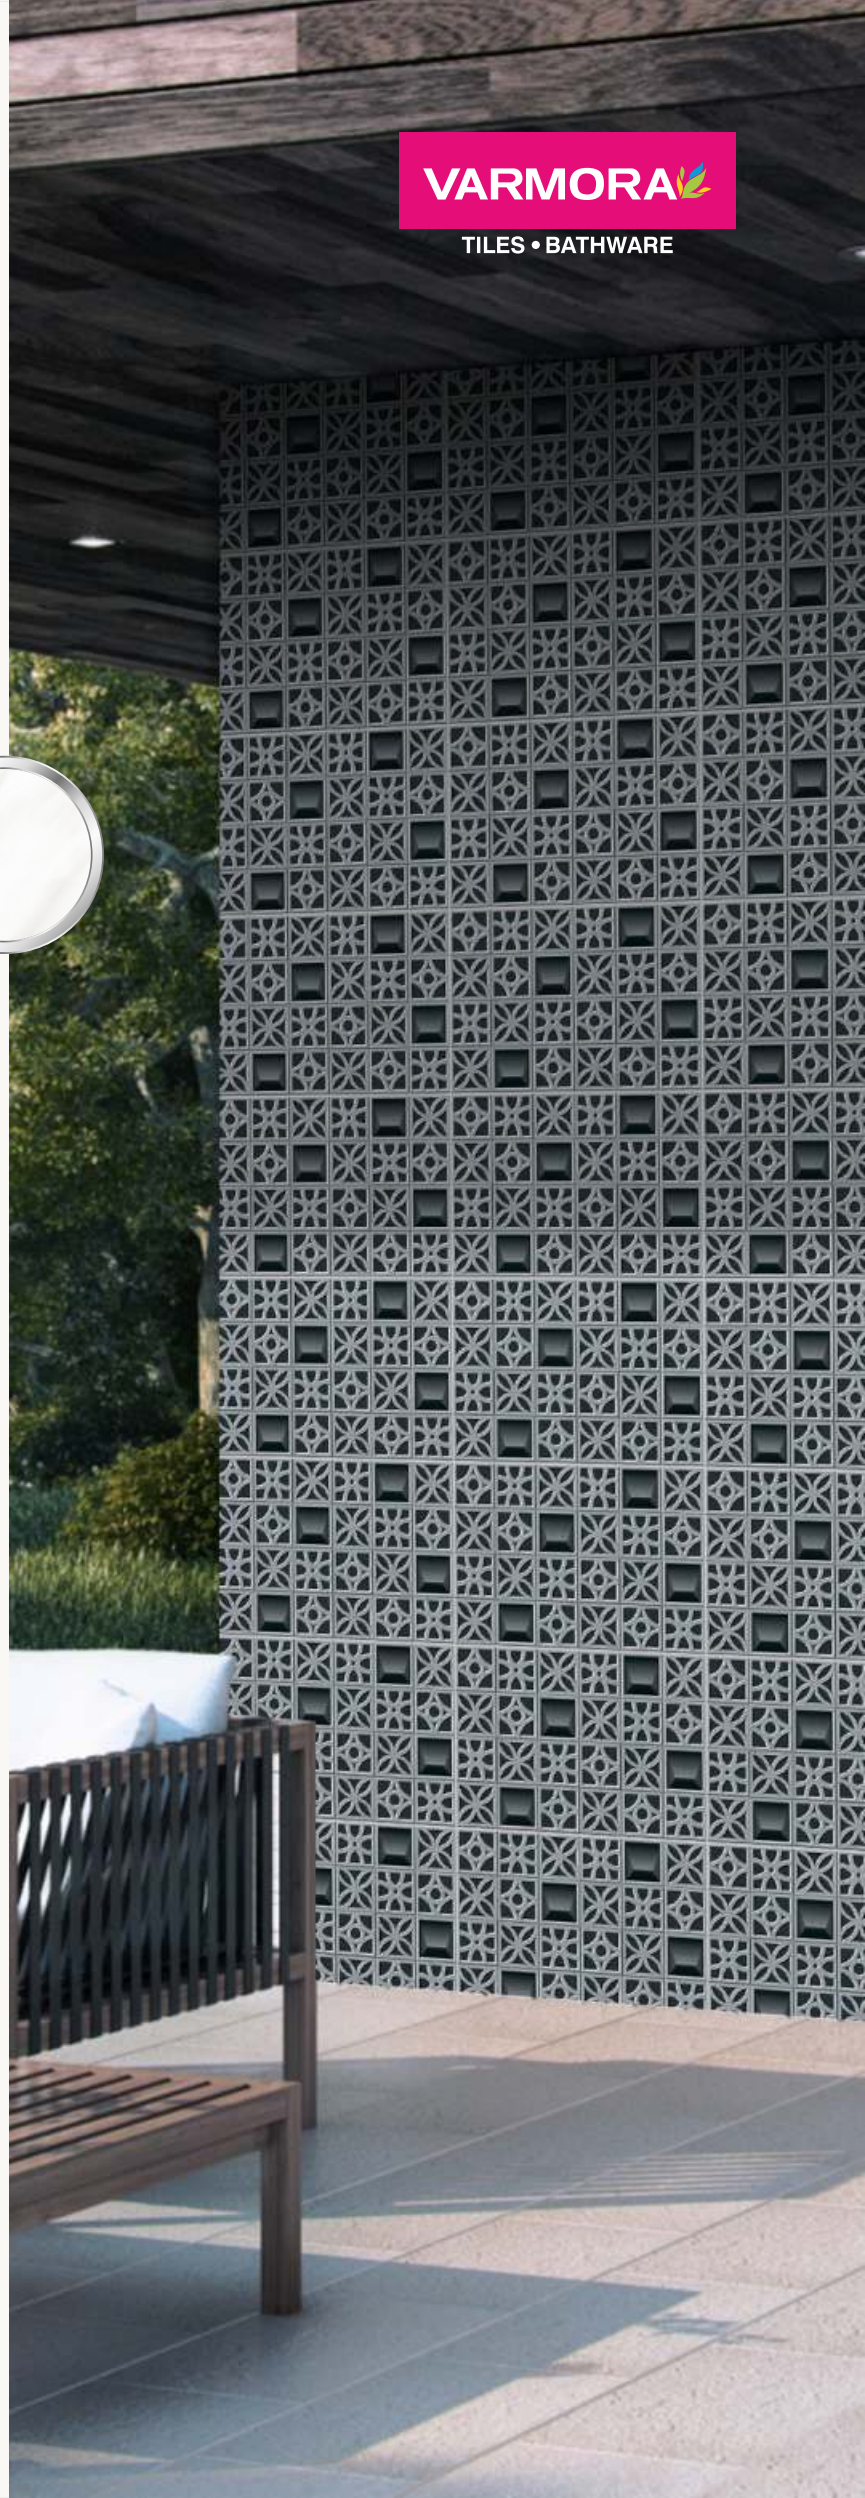

300x450mm

Matt

VARMORA

TILES • BATHWARE