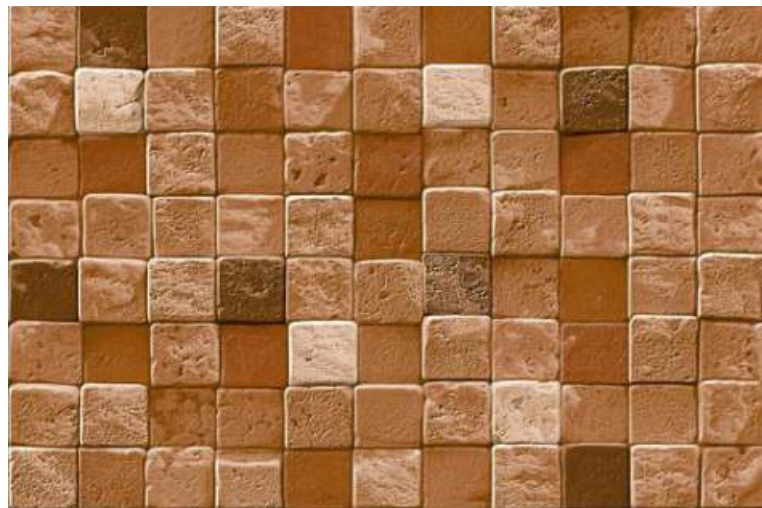

Size : 300x450 mm

Surface : Matt

Series : Frontal

LUNA BROWN