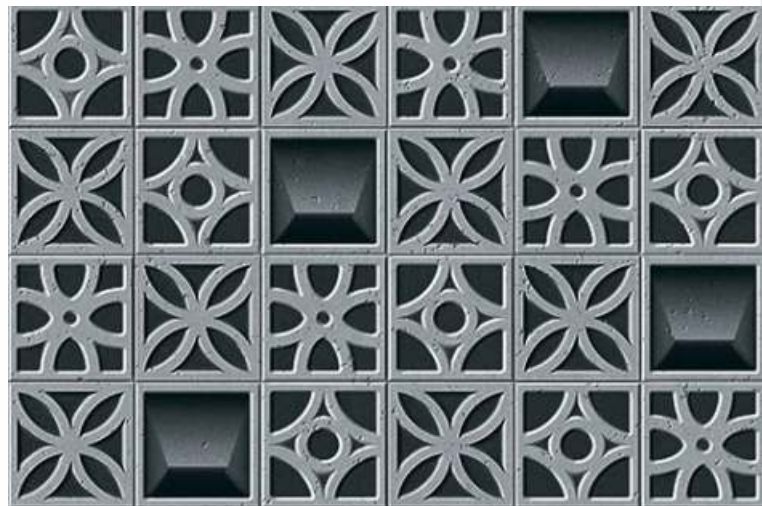

Size : 300x450 mm

Surface : Matt

Series : Frontal

BLOCK BEIGE

BLOCK RED

Size : 300x450 mm
Surface : Matt
Series : Frontal

BLOCK GREY

BLOCK NEGRO