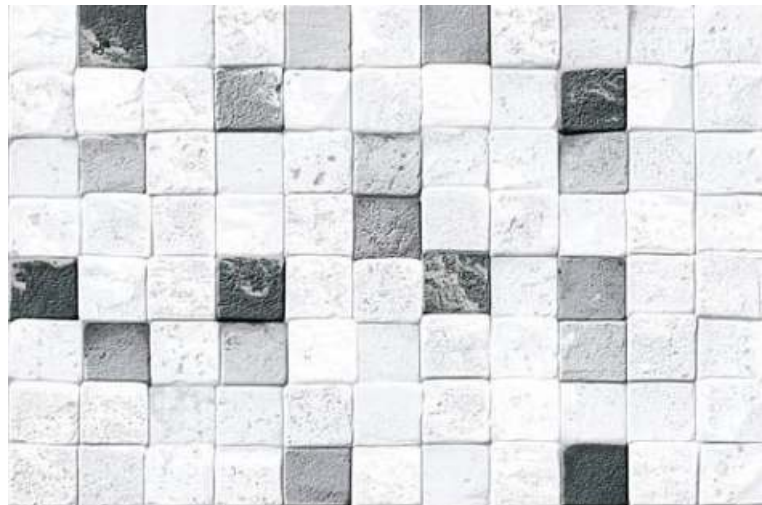

VARMORA

TILES • BATHWARE

300x450mm

MATT

Size : 300x450 mm
Surface : Matt
Series : Frontal

LUNA BEIGE

LUNA BIANCO

LUNA NEGRO