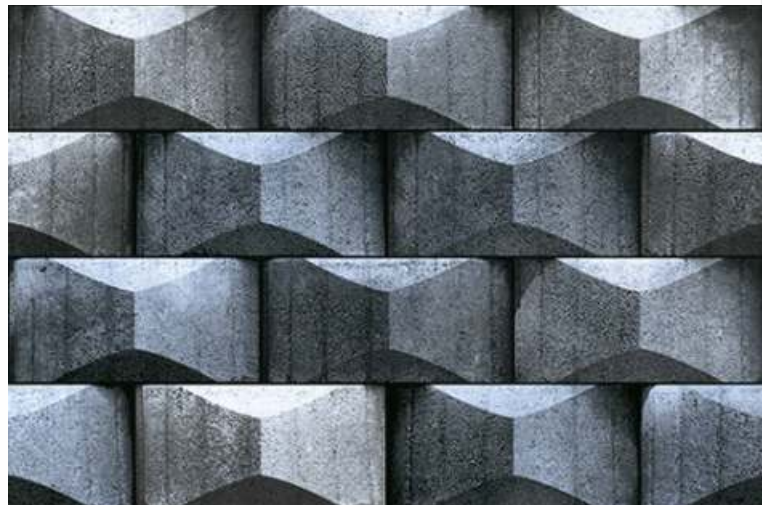

Size : 300x450 mm
Surface : Matt
Series : Frontal

DONNA GREY