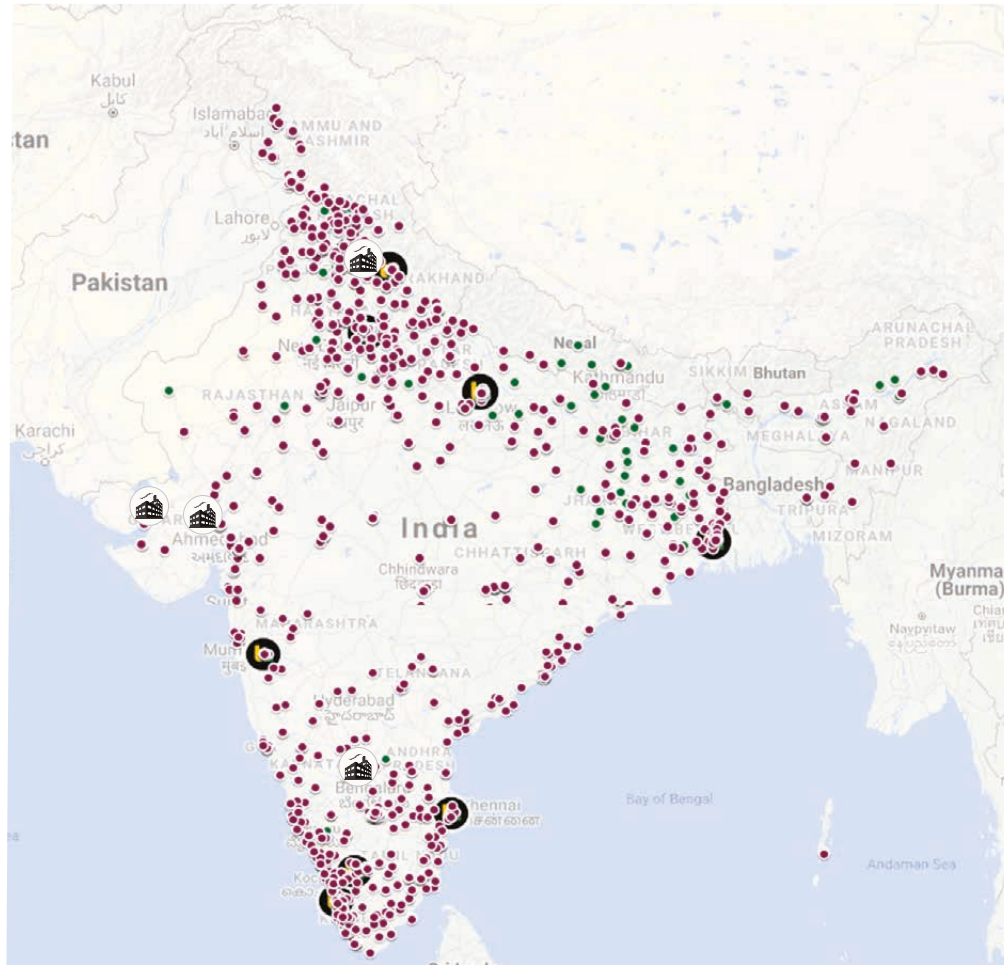

ORIENT BELL TILE BOUTIQUE

CHANDIGARH

SCO - 6, First Floor, Sector 7-C, Madhya Marg,
Chandigarh-160 019,
Tel.: +91 172 4624 342

CHENNAI

New No: 85, Old No: 30, Maharaja Tower, 2nd Floor, 1st
Avenue, Ashok Nagar, (Above Kotak Mahindra Bank),
Chennai-600 083,
Tel.: +91 44 4213 8687

COCHIN

"SURYA GAYATRI", Building No. 32/8, B3, Puthiya
Road, New Junction, (Opposite Holiday Inn Hotel)
Ernakulam By Pass Road, Cochin-682 031,
Tel.: +91 97457 68058

COIMBATORE

11, 1st Floor, Venkata Samy Road (East), R.S. Puram,
Coimbatore-641 002,
Tel.: +91 89799 41666

DEHRADUN

Duggal Complex (Near Kamla Palace Hotel), GMS
Road, Dehradun-248 001,
Tel.: +91 97197 01064

KOLKATA

8/1, Burdwan Road, Alipore, Kolkata-700 027,
Tel.: +91 33 4068 4046/7

LUCKNOW

Raj Rani Apartment, Ground Floor, Near Beej Nigam,
Badshah Nagar Railway Station, Lucknow-226 006,
Tel.: +91 99847 86404

NEW DELHI

M-47, GK-II, M Block, New Delhi-110 048,
Tel.: +91 11 4068 7468/69

PUNE

Shop No. 3 and 4, A Tower Vega Centre, C.T.S No. 710,
Final Plot No. 401/1, Shankarasheth Road, Gultekdi,
Swargate, Pune-411 037
Tel.: +91 73910 72247

VADODRA DISPLAY CENTRE

78-79, 2nd Floor, Surya Kiran Complex, Beside Banker
Heart Institute, Old Padra Road,
Vadodara-390 007, Gujarat
Tel.: +91 98254 14113

A Network of

2500+

Channel Partners

Franchise Owned Boutiques

Channel Partners

Company Owned Boutiques

Plants