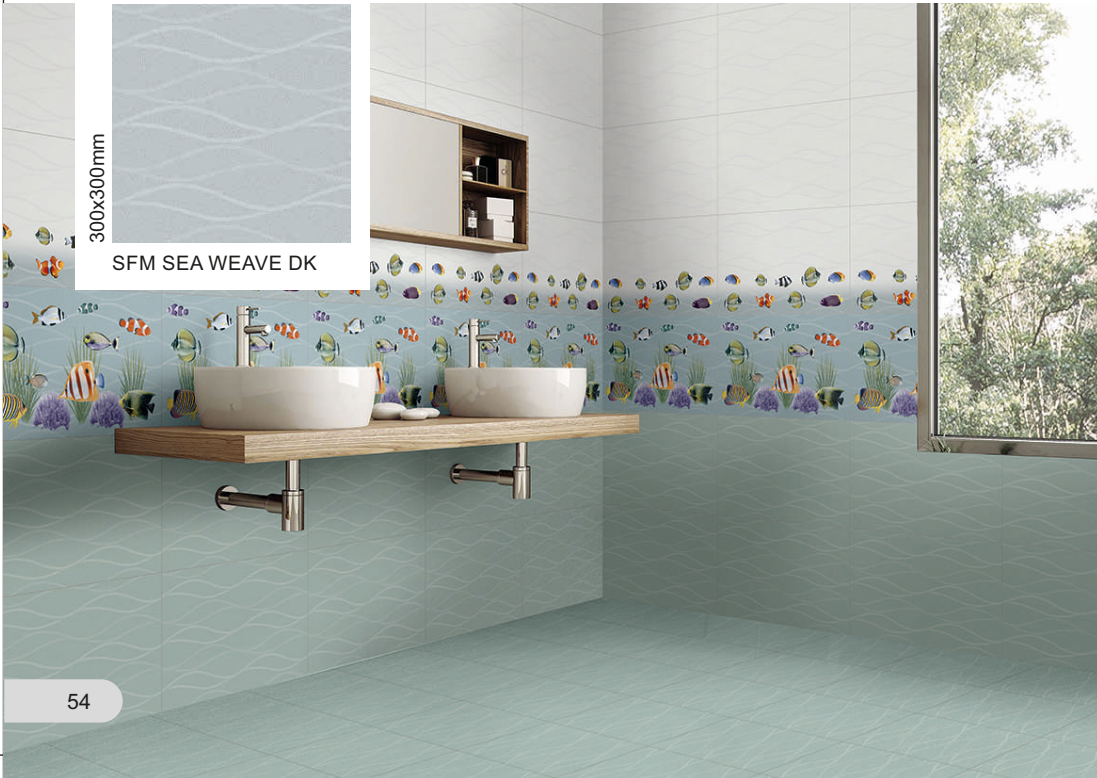

300x450mm | Glossy

300x300mm

300x300mm

300x300mm