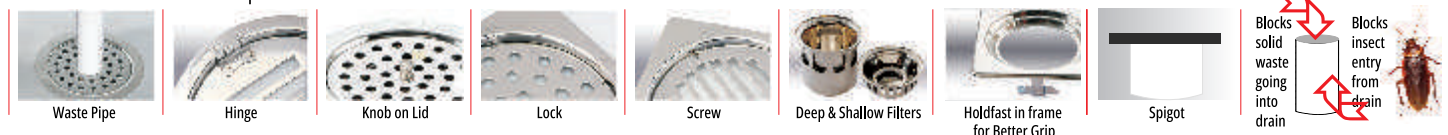

Making in India with stainless steel only... Customise For Your Requirement

S. No.	Item Code	Product Picture	Technical Drawing	Price Per Unit in INR		Units Per Box
				Gloss Finish	Matt Finish	
41.	CCT-RGFC-150 Chilly Cockroach Trap Round Gypsy Flat Cut Overall Size: 150mm Drain Pipe Size: 100-125mm (4-5") Waste Pipe Hole Size: 31mm (1¼")			1280.00	1380.00	One
42.	CCT-RCFC-150 Chilly Cockroach Trap Round Classic Flat Cut Overall Size: 150mm Drain Pipe Size: 100-125mm (4-5")			1430.00	1530.00	One
43.	CCT-RSDFC-150 Chilly Cockroach Trap Round Signature Design Flat Cut Overall Size: 150mm Drain Pipe Size: 100-125mm (4-5")			1660.00	1760.00	One
44.	CCT-RRDFC-150 Chilly Cockroach Trap Round Ringo Design Flat Cut Overall Size: 150mm Drain Pipe Size: 100-125mm (4-5")			1630.00	1730.00	One
45.	CCT-SFC-153 Chilly Cockroach Trap Square Flat Cut Overall Size: 153mm X 153mm Drain Pipe Size: 100-125mm (4-5")			1290.00	1390.00	One
46.	CCT-SGFC-153 Chilly Cockroach Trap Square Gypsy Flat Cut Overall Size: 153mm X 153mm Drain Pipe Size: 100-125mm (4-5") Waste Pipe Hole Size: 31mm (1¼")			1300.00	1400.00	One
47.	CCT-SCFC-153 Chilly Cockroach Trap Square Classic Flat Cut Overall Size: 153mm X 153mm Drain Pipe Size: 100-125mm (4-5")			1450.00	1550.00	One
48.	CCT-SSFC-153 Chilly Cockroach Trap Square Square Flat Cut Overall Size: 153mm X 153mm Drain Pipe Size: 100-125mm (4-5")			1370.00	1470.00	One

Customisation Options