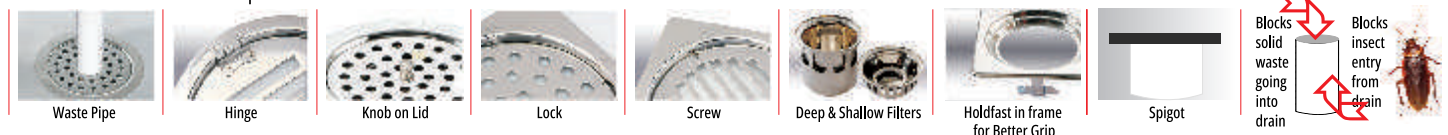

S. No.	Item Code	Product Picture	Technical Drawing	Price Per Unit in INR		Units Per Box
				Gloss Finish	Matt Finish	
33.	CCT-SRD-129 Chilly Cockroach Trap Square Ringo Design Overall Size: 129x129mm Drain Pipe Size: 100mm (4")			1530.00	1630.00	One
34.	CCT-SM-129 Chilly Cockroach Trap Square Multipurpose Overall Size: 129x129mm Drain Pipe Size: 100mm (4")			1540.00	1640.00	One
35.	CCT-RFC-138 Chilly Cockroach Trap Round Flat Cut Overall Size: 138mm Drain Pipe Size: 100mm (4")			1150.00	1250.00	One
36.	CCT-RGFC-138 Chilly Cockroach Trap Round Gypsy Flat Cut Overall Size: 138mm Drain Pipe Size: 100mm (4") Waste Pipe Hole Size: 31mm (1 1/4")			1160.00	1260.00	One
37.	CCT-RCFC-138 Chilly Cockroach Trap Round Classic Flat Cut Overall Size: 138mm Drain Pipe Size: 100mm (4")			1300.00	1400.00	One
38.	CCT-RSDFC-138 Chilly Cockroach Trap Round Signature Design Flat Cut Overall Size: 138mm Drain Pipe Size: 100mm (4")			1550.00	1650.00	One
39.	CCT-RRDFC-138 Chilly Cockroach Trap Round Ringo Design Flat Cut Overall Size: 138mm Drain Pipe Size: 100mm (4")			1530.00	1630.00	One
40.	CCT-RFC-150 Chilly Cockroach Trap Round Flat Cut Overall Size: 150mm Drain Pipe Size: 100-125mm (4-5")			1270.00	1370.00	One

Customisation Options