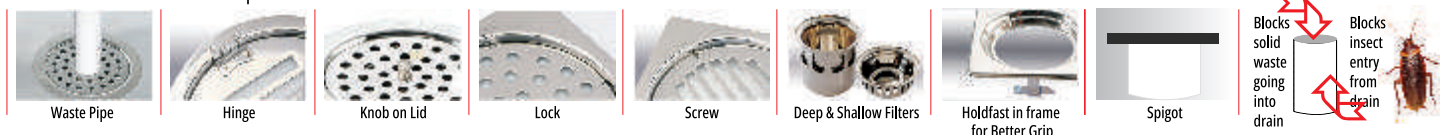

CHILLY COCKROACH TRAP | VINTAGE | HSN Code: 7326 90 30 | Making in India with stainless steel only... | Customise For Your Requirement | ECO FRIENDLY

S. No.	Item Code	Product Picture	Technical Drawing	Price Per Unit in INR		Units Per Box
				Gloss Finish	Matt Finish	
9.	CCT-S-102 Chilly Cockroach Trap Square Overall Size: 102mm X 102mm Drain Pipe Size: 75mm (3")			1080.00	1180.00	One
10.	CCT-SG-102 Chilly Cockroach Trap Square Gypsy Overall Size: 102mm X 102mm Drain Pipe Size: 75mm (3") Waste Pipe Hole Size: 31mm (1 1/4")			1090.00	1190.00	One
11.	CCT-R-127 Chilly Cockroach Trap Round Overall Size: 127mm Drain Pipe Size: 100mm (4")			1000.00	1100.00	One
12.	CCT-RG-127 Chilly Cockroach Trap Round Gypsy Overall Size: 127mm Drain Pipe Size: 100mm (4") Waste Pipe Hole Size: 31mm (1 1/4")			1010.00	1110.00	One
13.	CCT-RC-127 Chilly Cockroach Trap Round Classic Overall Size: 127mm Drain Pipe Size: 100mm (4")			1160.00	1260.00	One
14.	CCT-RRD-127 Chilly Cockroach Trap Round Ringo Design Overall Size: 127mm Drain Pipe Size: 100mm (4")			1380.00	1480.00	One
15.	CCT-RSD-127 Chilly Cockroach Trap Round Signature Design Overall Size: 127mm Drain Pipe Size: 100mm (4")			1430.00	1530.00	One
16.	CCT-SFC-127 Chilly Cockroach Trap Square Flat cut Overall Size: 127x127mm Drain Pipe Size: 100mm (4")			1130.00	1230.00	One

Customisation Options