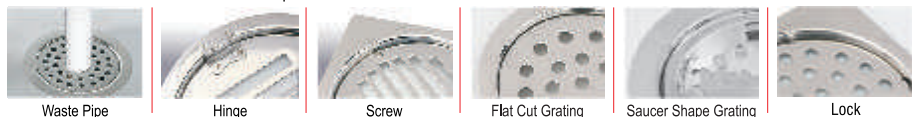

Customisation Options