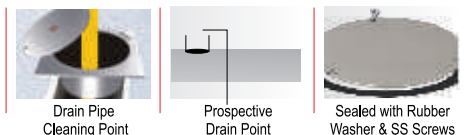

S. No.	Item Code	Product Picture	Technical Drawing	Price Per Box in INR		Units Per Box
				Gloss Finish	Matt Finish	
1.	CO-SHT-125 Cleanout Square Heavy Traffic Overall Size: 125x125mm Drain Pipe Size: 100mm (4")			7790.00	7990.00	One
2.	CO-RHT-125 Cleanout Round Heavy Traffic Overall Size: 125mm Drain Pipe Size: 100mm (4")			7090.00	7290.00	One
3.	CO-RHT-150 Cleanout Round Heavy Traffic Overall Size: 150mm Drain Pipe Size: 100-125mm (4-5")			8590.00	8790.00	One
4.	CO-SHT-150 Cleanout Square Heavy Traffic Overall Size: 150x150mm Drain Pipe Size: 100-125mm (4-5")			8990.00	9190.00	One
5.	CO-SSPHT-150 Cleanout Square Spigot Heavy Traffic Overall Size: 150x150mm Drain Pipe Size: 100-125mm (4-5")			11990.00	12290.00	One
6.	CO-SHT-200 Cleanout Square Heavy Traffic Overall Size: 200x200mm Drain Pipe Size: 150mm (6")			25000.00	25500.00	One
7.	CO-RHT-200 Cleanout Round Heavy Traffic Overall Size: 200mm Drain Pipe Size: 150mm (6")			23900.00	24400.00	One
8.	CO-SHT-250 Cleanout Square Heavy Traffic Overall Size: 250x250mm Drain Pipe Size: 150-200mm (6-8")			29900.00	30500.00	One
9.	CO-SHT-300 Cleanout Square Heavy Traffic Overall Size: 300x300mm Drain Pipe Size: 150-200mm (6-8")			36900.00	37600.00	One

Features