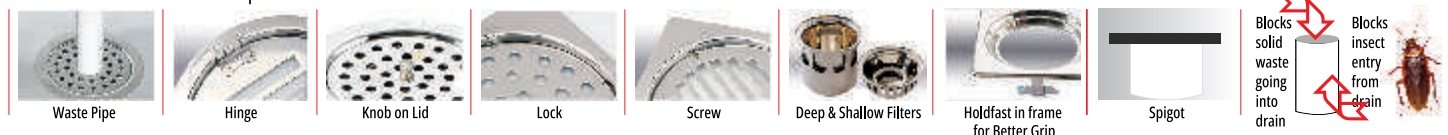

S. No.	Item Code	Product Picture	Technical Drawing	Price Per Unit in INR		Units Per Box
				Gloss Finish	Matt Finish	
17.	CCT-SGFC-127 Chilly Cockroach Trap Square Gypsy Flat cut Overall Size: 127x127mm Drain Pipe Size: 100mm (4") Waste Pipe Hole Size: 31mm (1¼")			1140.00	1240.00	One
18.	CCT-SCFC-127 Chilly Cockroach Trap Square Classic Flat Cut Overall Size: 127x127mm Drain Pipe Size: 100mm (4")			1300.00	1400.00	One
19.	CCT-SSFC-127 Chilly Cockroach Trap Square Square Flat Cut Overall Size: 127x127mm Drain Pipe Size: 100mm (4")			1190.00	1290.00	One
20.	CCT-SSGFC-127 Chilly Cockroach Trap Square Square Gypsy Flat Cut Overall Size: 127x127mm Drain Pipe Size: 100mm (4") Waste Pipe Hole Size: 31mm (1¼")			1200.00	1300.00	One
21.	CCT-SSCFC-127 Chilly Cockroach Trap Square Square Classic Flat Cut Overall Size: 127x127mm Drain Pipe Size: 100mm (4")			1360.00	1460.00	One
22.	CCT-SSRDFC-127 Chilly Cockroach Trap Square Square Ringo Design Flat Cut Overall Size: 127x127mm Drain Pipe Size: 100mm (4")			1550.00	1650.00	One
23.	CCT-SRDFC-127 Chilly Cockroach Trap Square Ringo Design Flat Cut Overall Size: 127x127mm Drain Pipe Size: 100mm (4")			1530.00	1630.00	One
24.	CCT-SMFC-127 Chilly Cockroach Trap Square Multipurpose Flat Cut Overall Size: 127x127mm Drain Pipe Size: 100mm (4")			1540.00	1640.00	One

Customisation Options