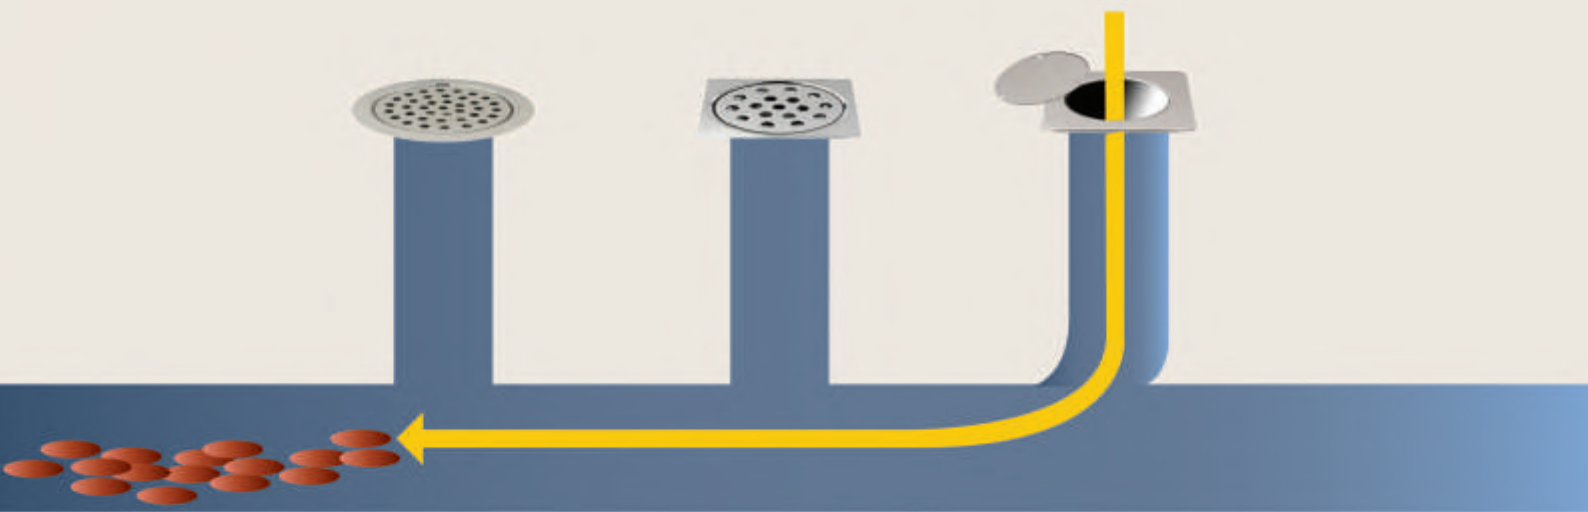

S. No.	Item Code	Product Picture	Technical Drawing	Price Per Box in INR		Units Per Box
				Gloss Finish	Matt Finish	
3.	TG-SDG-105 Terrace Grate Square Double Grate With frame and double hinges Overall Size: 105x105mm Drain Pipe Size: 75mm (3") Grating Size: 82x82mm Frame Thickness: 1.5mm Grate Thickness: 1.7mm			2290.00	2490.00	One
4.	TG-SDG-125 Terrace Grate Square Double Grate With frame and double hinges Overall Size: 125x125mm Drain Pipe Size: 100mm (4") Grating Size: 100x100mm Frame Thickness: 1.5mm Grate Thickness: 1.7mm			2990.00	3190.00	One
5.	TG-SDG-150 Terrace Grate Square Double Grate With frame and double hinges Overall Size: 150mmx150mm Drain Pipe Size: 100-125mm (4-5") Grating Size: 127x127mm Frame Thickness: 1.5mm Grate Thickness: 1.7mm			3590.00	3890.00	One
6.	TG-SDG-175 Terrace Grate Square Double Grate With frame and double hinges Overall Size: 175x175mm Drain Pipe Size: 125-150mm (5-6") Grating Size: 150x150mm Frame Thickness: 1.5mm Grate Thickness: 1.7mm			4590.00	4890.00	One

Features

Upper grate can be easily lifted with knob and cleansed.

Criss-cross grate arrangement, prevent leaves flowing in to the drain.

Customisation Options

Tailor Made Sizes