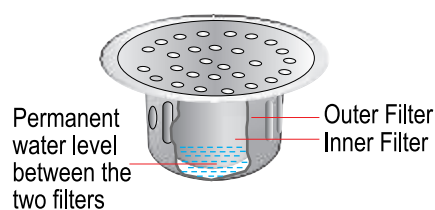

Know Your CCT

The four part floor drain cover popularly known as Chilly Trap is effective in stopping cockroaches and other insects which normally enter living area from the drains not fitted with the CCT.

The CCT stops cockroaches etc. with the water lock mechanism working on the fact that cockroaches etc. are unable to cross water. The water level always present in between the inner and outer filters stops them.

The filters also stop solid waste from going down the drain thereby removing production of foul smell as well as the choking of drains.

No Choking of Drain

No Foul smell

Give CCT edge to your drains for health and hygiene forever