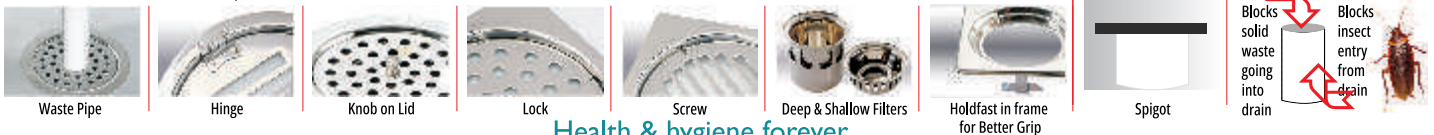

Customisation Options