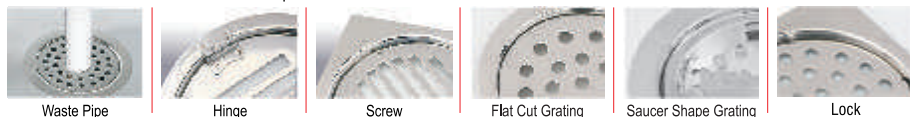

Customisation Options