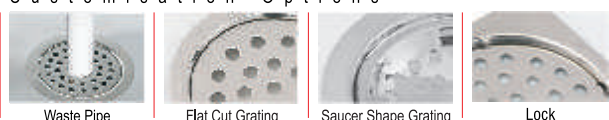

Customisation Options