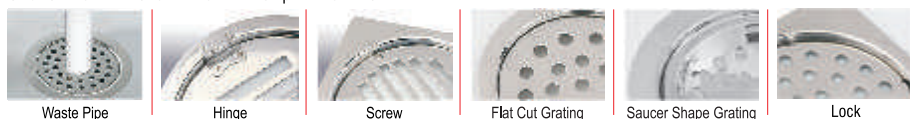

Customisation Options