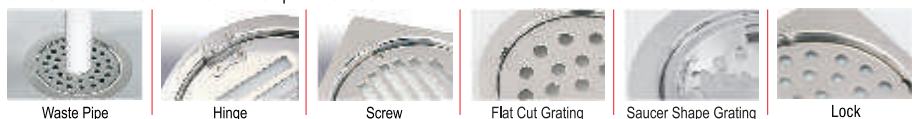

Customisation Options