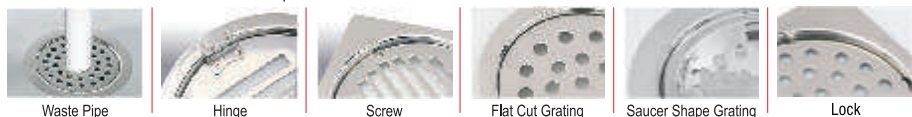

Customisation Options