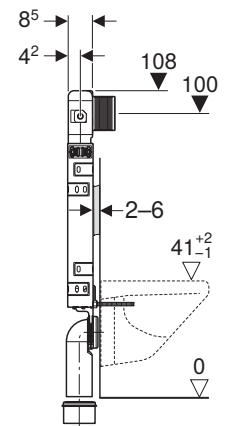

GEBERIT ALPHA KOMBIFIX - 110.121.00.1

MRP: ₹ 10,350

All in one box