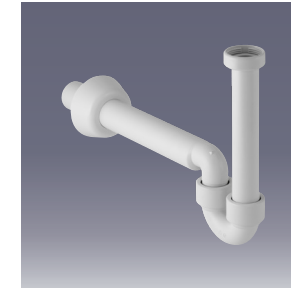

All in one box

GEBERIT ALPHA

LOW HEIGHT SOLUTION

FOR TOP OR FRONT ACTUATION

GEBERIT ALPHA NAKED, LOW HEIGHT-109.212.00.1

MRP: ₹ 8,750

Geberit Alpha Naked, low height 12 cm, top / front operated, 6/3L dual flush.

GEBERIT ALPHA KOMBIFIX, LOW HEIGHT - 110.212.00.1

MRP: ₹12,000

All in one box

Geberit Alpha Kombifix, low height 12 cm, top / front operated 6/3L flush.

GEBERIT ALPHA DUOFIX, LOW HEIGHT - 458.212.00.1

MRP: ₹15,250

All in one box

Geberit Alpha Duofix, low height 12 cm, top / front operated 6/3L flush.

GEBERIT TRAPS

FOR WASH BASINS

Article No.:151.108.11.1
Finish: Alpine white
Size: 40 mm
MRP: ₹1,130

Article No.:151.108.21.1
Finish: Bright chrome
Size: 40 mm
MRP: ₹5,120

Article No.:151.113.11.1
Finish: Alpine white
Size: 32 mm
MRP: ₹1,130

APPLICATION PURPOSE

- For washbasin • Allows for flexible length & placement

SCOPE OF DELIVERY

- Inlet connector with union nut • Connection bend • Wall collar