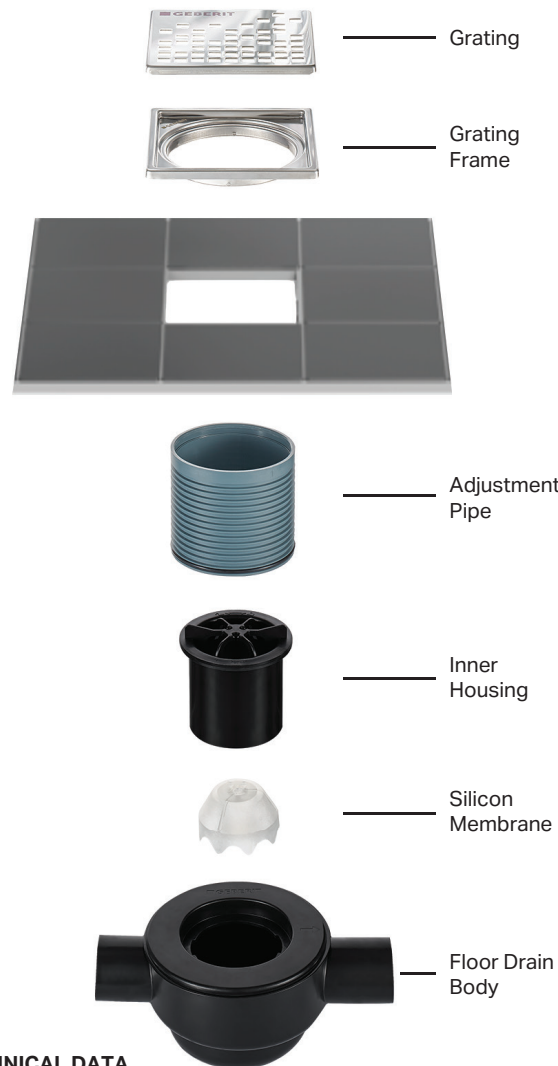

SCOPE OF DELIVERY

- Inlet connector with union nut made of PP, G 1", with supplementary connection
- Angled hose connector made of PP, 19 / 23 mm
- Blind cap for waste coupling G 1"

GEBERIT AQUOREA SOLUTIONS FOR DRY DRAINS IN THE ABSENCE OF WATER SEAL

The Aquorea floor drain is a space-saving solution. The body is made from HDPE material and has a stainless steel grating with silicon membrane.

GET THE RELIABILITY ADVANTAGE
With dual seal technology of Water and Silicone membrane

Article No : 388.011.00.2
MRP: ₹3,000

Article No : 388.012.00.2
MRP: ₹3,000

AQUOREA EXPANDED VIEW

- Improved Efficiency
- Odour Free
- Anti Bacteria
- Easy Maintenance

GEBERIT INNOVATION

Water seal lasts 5 times more, thanks to the reduced evaporation rate.

The silicon membrane creates a seal that blocks fumes coming from the pipes, preventing bacteria and odour from entering the bathroom and also functions effectively in the absence of water seal.

The silicon membrane is easily available as a spare.