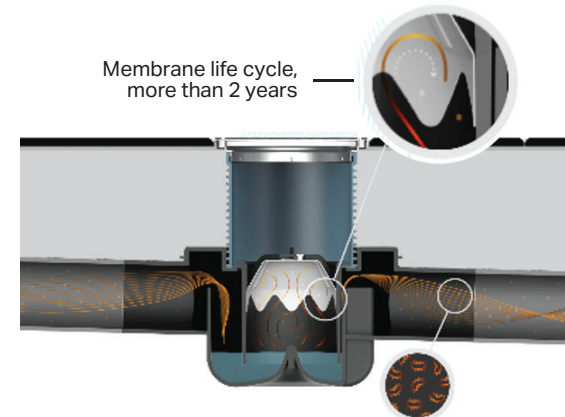

The Aquorea floor drain is a space-saving solution. The body is made from HDPE material and has a stainless steel grating with silicon membrane.

GET THE RELIABILITY ADVANTAGE
With dual seal technology of Water and Silicone membrane

Article No : 388.011.00.2
MRP: ₹3,000

Article No : 388.012.00.2
MRP: ₹3,000

AQUOREA EXPANDED VIEW

- Improved Efficiency
- Odour Free
- Anti Bacteria
- Easy Maintenance

GEBERIT INNOVATION

Water seal lasts 5 times more, thanks to the reduced evaporation rate.

The silicon membrane creates a seal that blocks fumes coming from the pipes, preventing bacteria and odour from entering the bathroom and also functions effectively in the absence of water seal.

The silicon membrane is easily available as a spare.