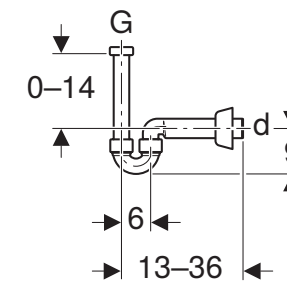

All in one box

Geberit Alpha Duofix, low height 12 cm, top / front operated 6/3L flush.

GEBERIT TRAPS

FOR WASH BASINS

Article No.:151.108.11.1
Finish: Alpine white
Size: 40 mm
MRP: ₹1,130

Article No.:151.108.21.1
Finish: Bright chrome
Size: 40 mm
MRP: ₹5,120