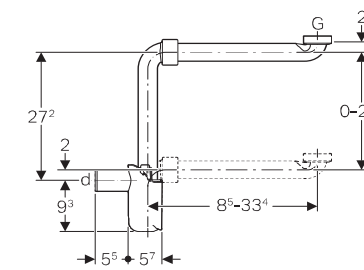

All in one box

Geberit Alpha Duofix, low height 12 cm, top / front operated 6/3L flush.

GEBERIT TRAPS

FOR WASH BASINS

Article No.:151.108.11.1
Finish: Alpine white
Size: 40 mm
MRP: ₹1,130

Article No.:151.108.21.1
Finish: Bright chrome
Size: 40 mm
MRP: ₹5,120

Article No.:151.113.11.1
Finish: Alpine white
Size: 32 mm
MRP: ₹1,130

APPLICATION PURPOSE

- For washbasin • Allows for flexible length & placement

SCOPE OF DELIVERY

- Inlet connector with union nut • Connection bend • Wall collar