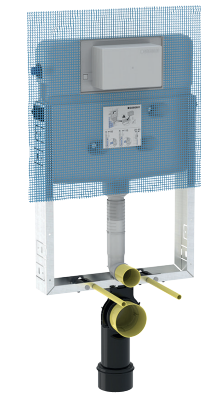

GEBERIT ALPHA KOMBIFIX - 110.121.00.1

MRP: ₹ 10,350

All in one box