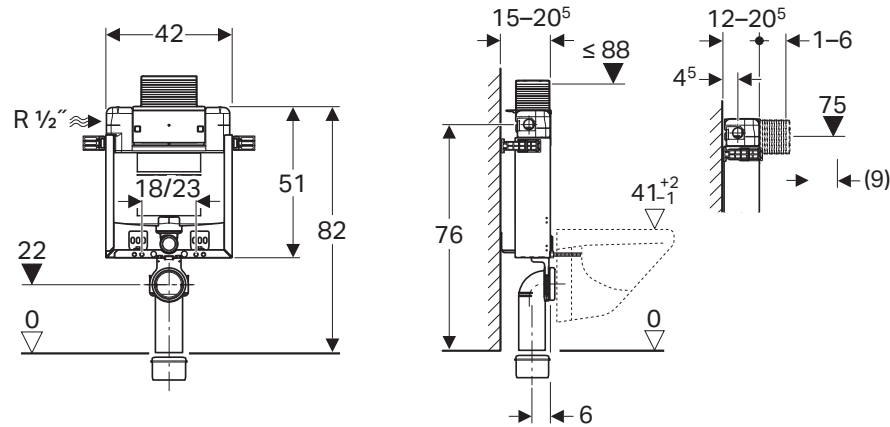

GEBERIT ALPHA KOMBIFIX, LOW HEIGHT - 110.212.00.1

MRP: ₹12,000

All in one box