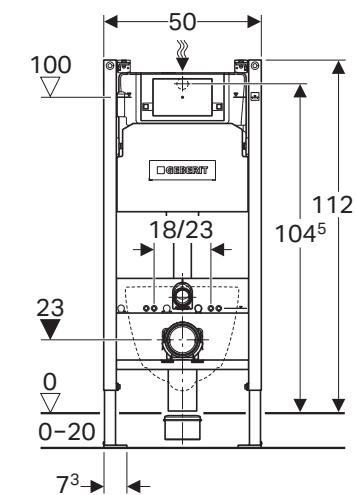

GEBERIT ALPHA DUOFIX - 458.233.00.2

MRP: ₹ 13,000

All in one box