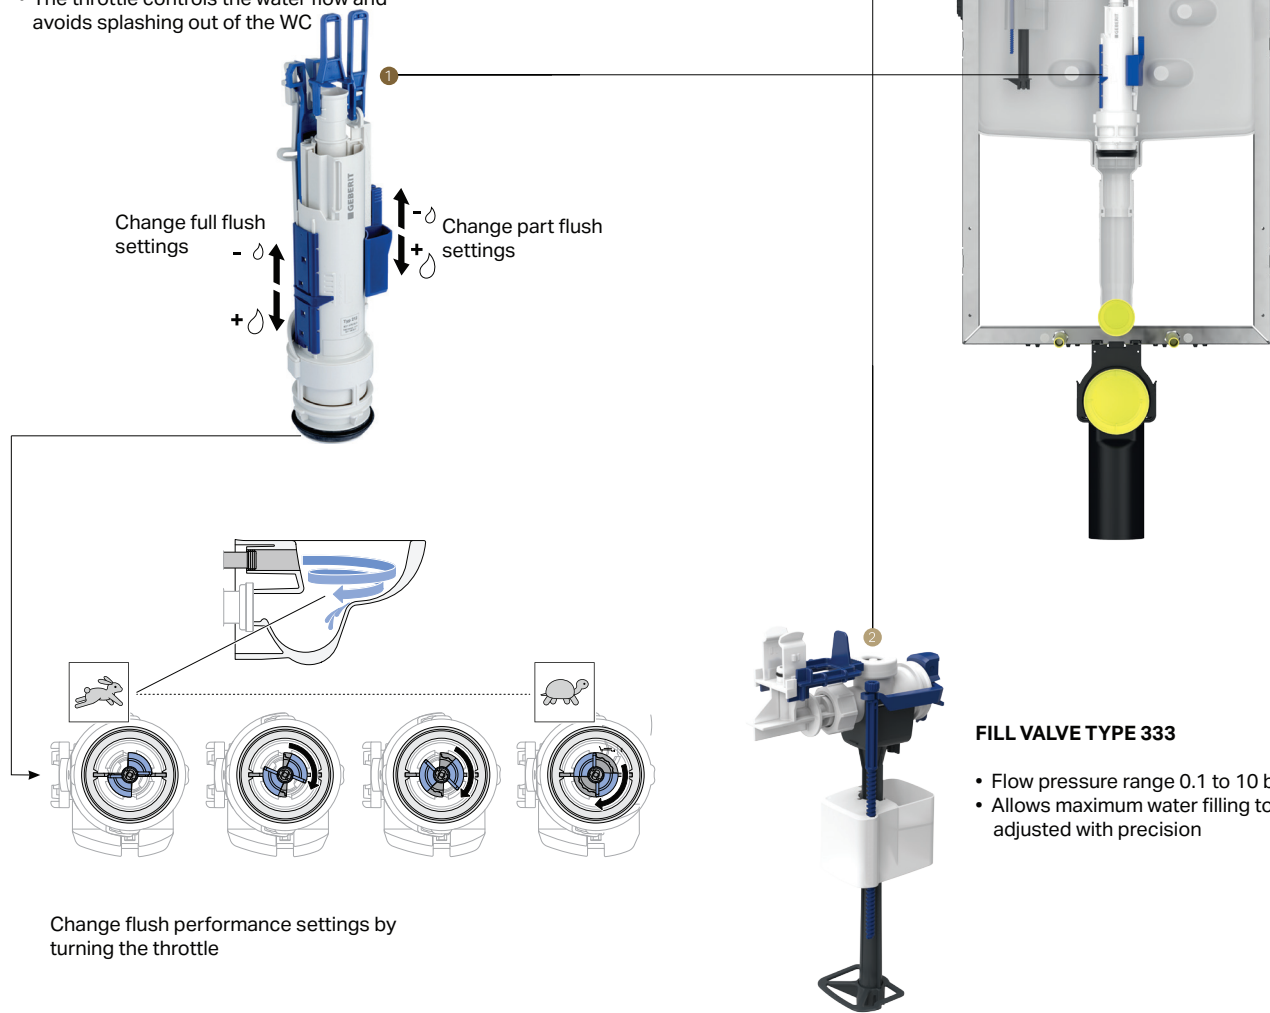

* Note : Valid for all concealed cisterns and actuator plates sold and manufactured effective 1st of January 2023.

GEBERIT ALPHA

ACTUATOR PLATES

FRONT ACTUATION

	ALPHA50, WHITE Article No.: 115.060.11.1 MRP: ₹ 9,000	ALPHA50, JET BLACK RAL 9005 Article No.: 115.060.DW.1 MRP: ₹ 9,000	
	ALPHA35, WHITE Article No.: 115.045.11.3 MRP: ₹ 2,300	ALPHA35, MATT CHROME Article No.: 115.045.46.3 MRP: ₹ 2,750	ALPHA35, BRIGHT CHROME Article No.: 115.045.21.3 MRP: ₹ 2,750
	ALPHA30, WHITE Article No.: 115.055.11.1 MRP: ₹ 5,350	ALPHA30, MATT CHROME Article No.: 115.055.46.1 MRP: ₹ 7,200	ALPHA30, BRIGHT CHROME Article No.: 115.055.21.1 MRP: ₹ 7,200
	ALPHA20, WHITE Article No.: 115.040.11.5 MRP: ₹ 2,300	ALPHA20, MATT CHROME Article No.: 115.040.46.5 MRP: ₹ 2,500	ALPHA20, BRIGHT CHROME Article No.: 115.040.21.5 MRP: ₹ 2,500

TOP ACTUATION - FOR ALPHA LOW HEIGHT SOLUTION

	ALPHA35, BRIGHT CHROME Article No.: 115.044.21.3 MRP: ₹ 2,900
--	--

Note: For technical dimension please refer above outline drawings.

The visible highlights are the beautiful dual-flush Alpha20, Alpha30, Alpha35 and Alpha50 actuator plates and are available in white, matt chrome, bright chrome and jet black.

EXPERIENCE THE INNER ENGINEERING

FLUSH VALVE TYPE 212

- Comes with full flush options ranging from 3.5 liters to 7.5 liters per flush and part flush options ranging from 2 liters to 4 liters per flush
- Allows water to be used sparingly
- The throttle controls the water flow and avoids splashing out of the WC

All in one box

FILL VALVE TYPE 333

- Flow pressure range 0.1 to 10 bar
- Allows maximum water filling to be adjusted with precision

ALL INCLUSIVE

The complete fastening material is included in the scope of delivery. No need to organise an additional drainage bend or a chair bracket for the fixation of the wall-hung WC for all Alpha Kombifix models.