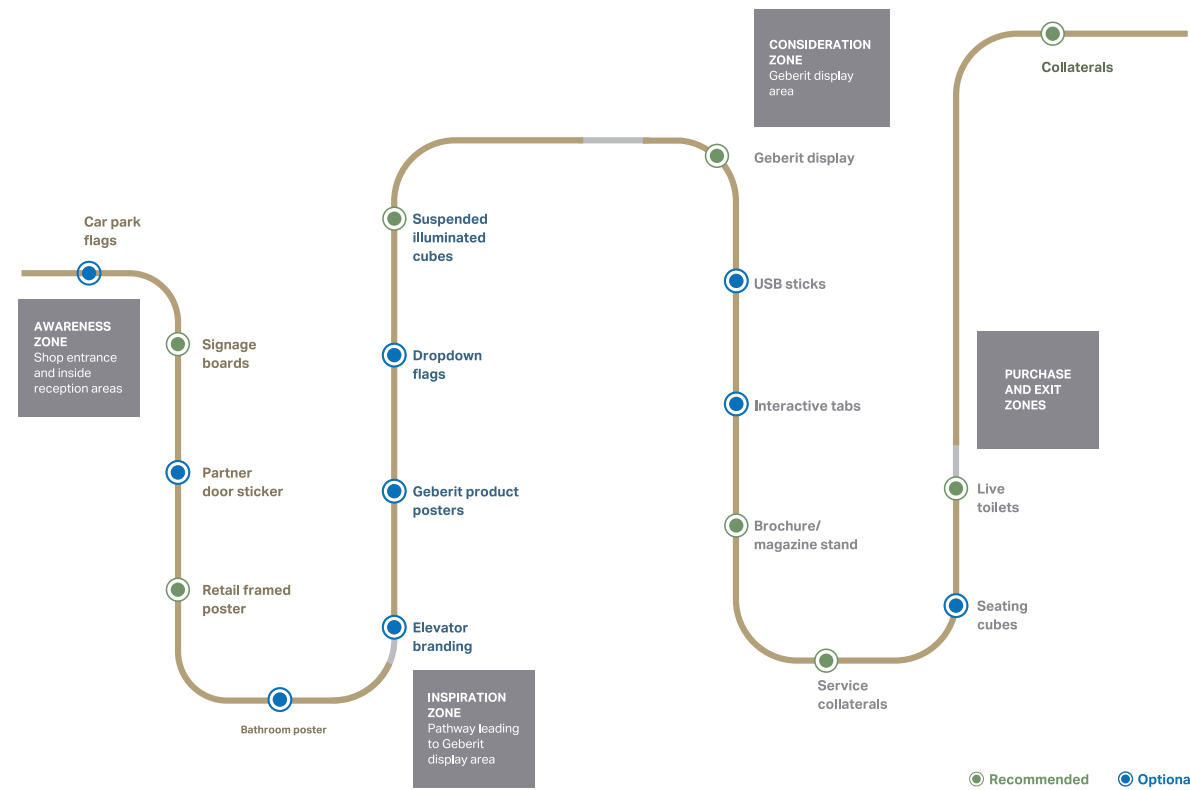

RETAIL MARKETING SUPPORT