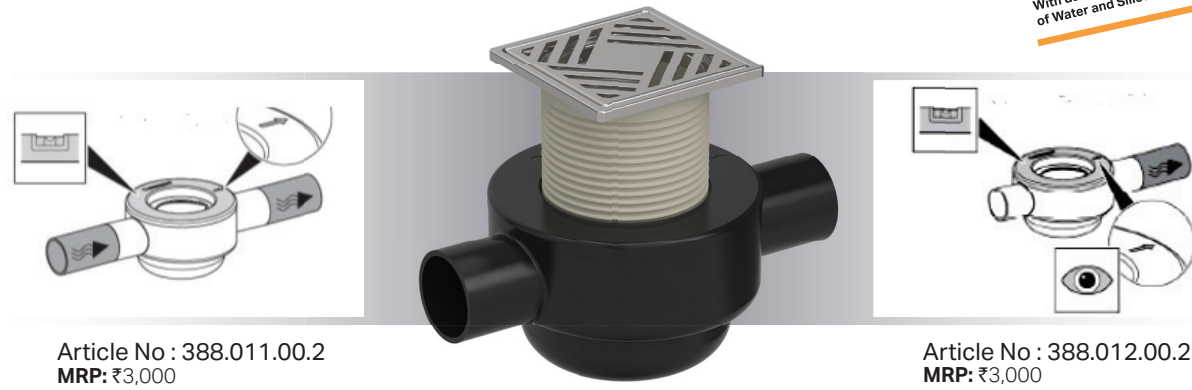

GEBERIT AQUOREA SOLUTIONS FOR DRY DRAINS IN THE ABSENCE OF WATER SEAL

The Aquorea floor drain is a space-saving solution. The body is made from HDPE material and has a stainless steel grating with silicon membrane.

GET THE RELIABILITY ADVANTAGE
With dual seal technology of Water and Silicone membrane

Article No : 388.011.00.2
MRP: ₹3,000

Article No : 388.012.00.2
MRP: ₹3,000