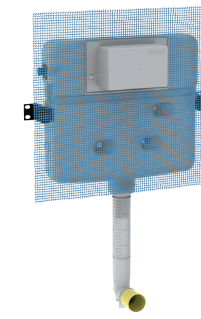

GEBERIT ALPHA CONCEALED CISTERNS

GEBERIT ALPHA NAKED - 109.011.00.1

MRP: ₹ 6,400