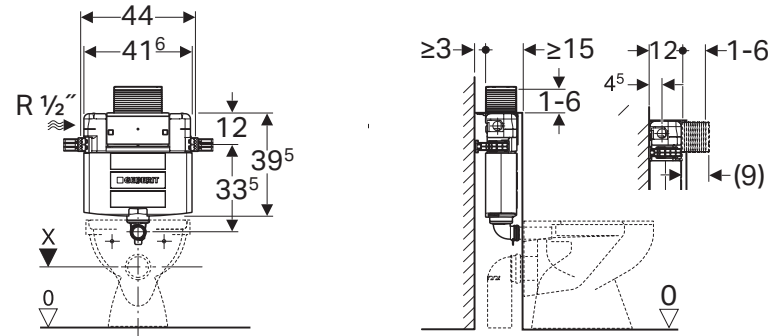

All in one box

GEBERIT ALPHA

LOW HEIGHT SOLUTION

FOR TOP OR FRONT ACTUATION

GEBERIT ALPHA NAKED, LOW HEIGHT-109.212.00.1

MRP: ₹ 8,750

Geberit Alpha Naked, low height 12 cm, top / front operated, 6/3L dual flush.