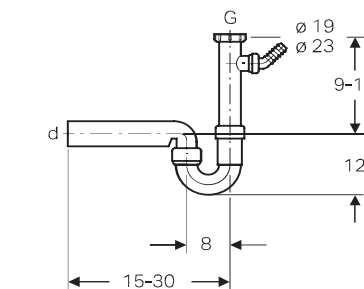

FOR KITCHEN SINKS

Article No.: 152.713.11.1
Colour: White alpine, 40 mm
MRP: ₹1,460