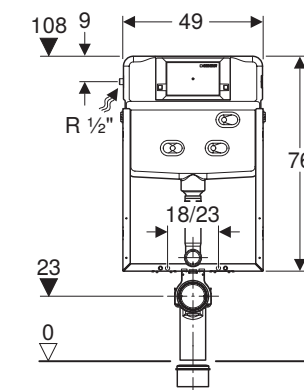

GEBERIT ALPHA KOMBIFIX - 110.121.00.1

MRP: ₹ 10,350

All in one box