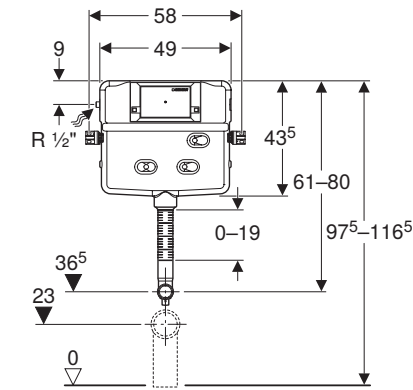

GEBERIT ALPHA CONCEALED CISTERNS

GEBERIT ALPHA NAKED - 109.011.00.1

MRP: ₹ 6,400