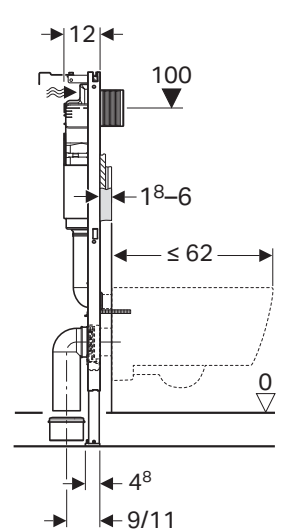

GEBERIT ALPHA DUOFIX - 458.233.00.2

MRP: ₹ 13,000

All in one box