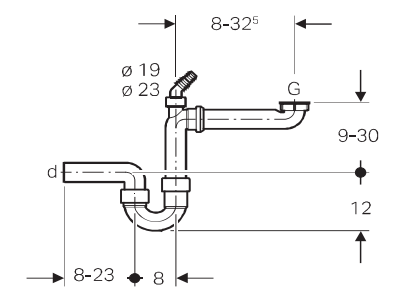

Article No.: 152.885.11.1
Colour: White alpine, 40 mm
MRP: ₹1,970

APPLICATION PURPOSE

- For connecting kitchen sinks with one bowl
- Allows for flexible length & placement

SCOPE OF DELIVERY

- Inlet connector with union nut made of PP, G 1", with supplementary connection
- Angled hose connector made of PP, 19 / 23 mm
- Blind cap for waste coupling G 1"