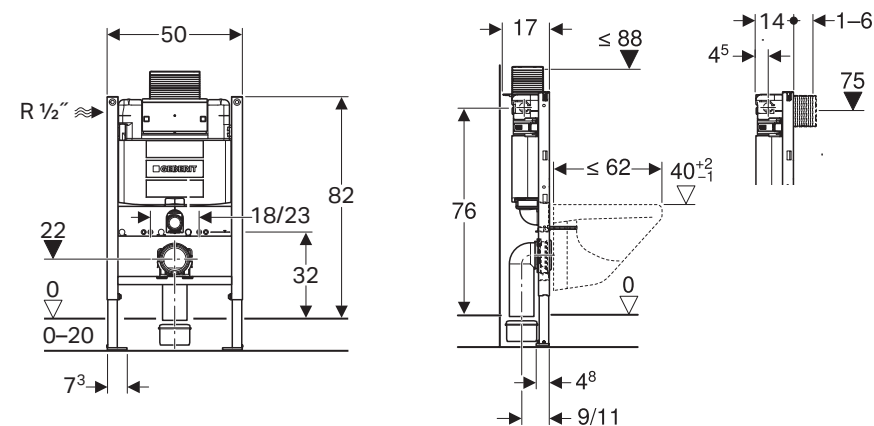

GEBERIT ALPHA KOMBIFIX, LOW HEIGHT - 110.212.00.1

MRP: ₹12,000

All in one box

Geberit Alpha Kombifix, low height 12 cm, top / front operated 6/3L flush.

GEBERIT ALPHA DUOFIX, LOW HEIGHT - 458.212.00.1

MRP: ₹15,250

All in one box

Geberit Alpha Duofix, low height 12 cm, top / front operated 6/3L flush.

GEBERIT TRAPS

FOR WASH BASINS

Article No.:151.108.11.1
Finish: Alpine white
Size: 40 mm
MRP: ₹1,130

Article No.:151.108.21.1
Finish: Bright chrome
Size: 40 mm
MRP: ₹5,120