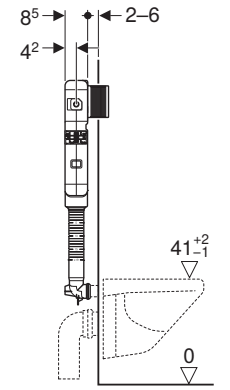

GEBERIT ALPHA CONCEALED CISTERNS

GEBERIT ALPHA NAKED - 109.011.00.1

MRP: ₹ 6,400