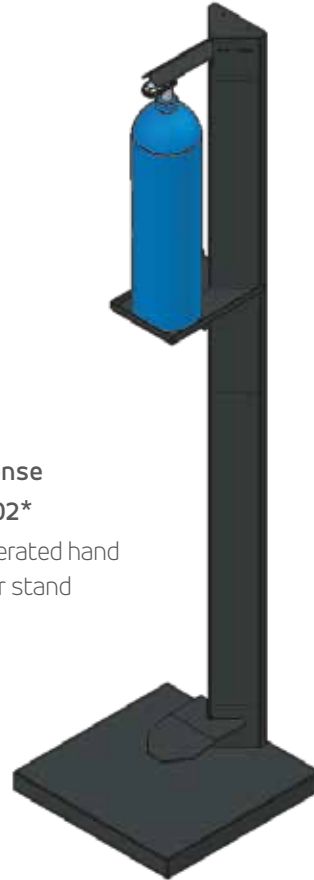

Bathsense
BHHS102*
Foot operated hand
sanitizer stand
₹ 2125