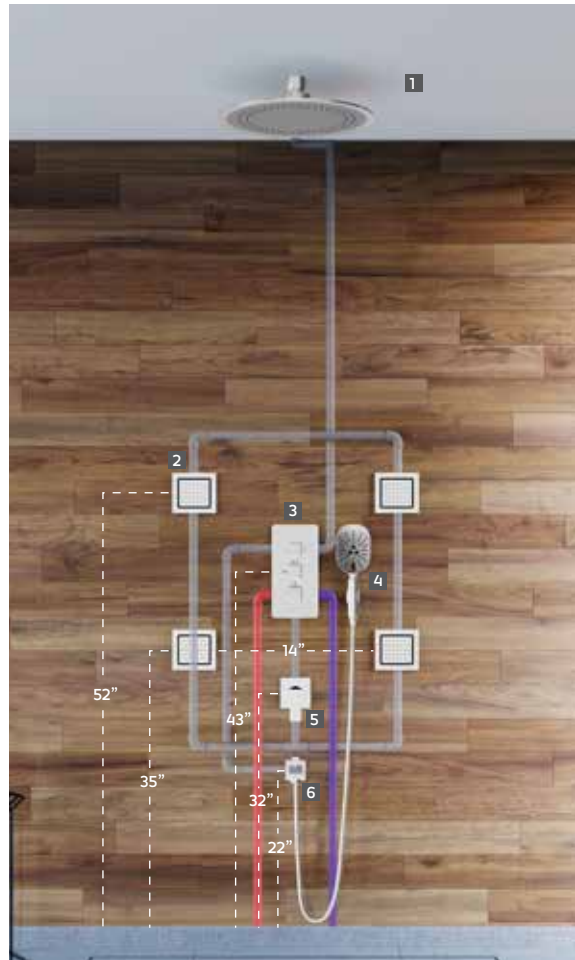

BEST PERFORMANCE AND FUNCTIONALITY.

- **1**
  RSRF421
  200 mm rainfall shower
  with double jets
  ₹ 4945
- **2**
  BSBJ202
  Square Brass body shower
  ₹ 5800
- **3**
  RETB103 + BSTU101
  Thermostatic body + Upper
  ₹ 17500
- **4**
  RSTS102
  Hand shower with 1.5 m
  flexible hose and hook
  ₹ 2800
- **5**
  B2CC102 + MACU101
  CSC + Upper
  ₹ 2160
- **6**
  MASP102S
  Bathtub spout with button
  arrangement
  ₹ 3080

- **1**
  BSCS101
  Stainless steel ceiling shower,
  with two-flow function
  ₹ 34000
- **2**
  RSTS102
  Hand shower with 1.5 m
  flexible hose and hook
  ₹ 2800
- **3**
  B2DV203
  3 outlet concealed diverter body
  ₹ 5000
- **4**
  AHDV203U
  Aloha upper for 3 outlet
  concealed diverter body
  ₹ 3350
- **5**
  MASP102S
  Bathtub spout with button
  arrangement
  ₹ 3080