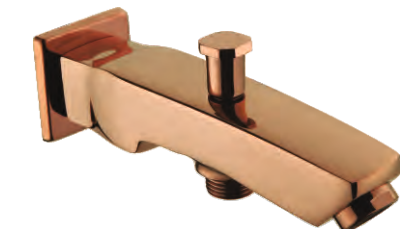

Cat. No.: F520010RGD
Bath Tub Spout With Tip-Ton
₹5,300/-