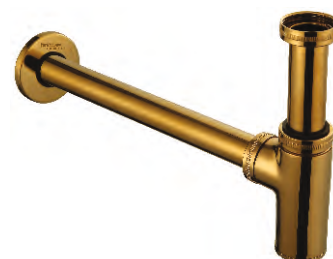

Cat. No.: F850004PGD
Bottle Trap 32mm
₹2,650/-