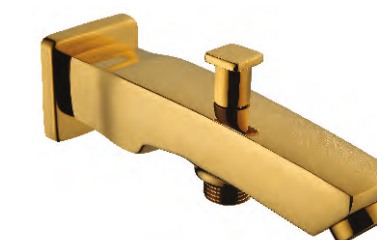

Cat. No.: F520010PGD
Bath Tub Spout With Tip-Ton
₹4,800/-