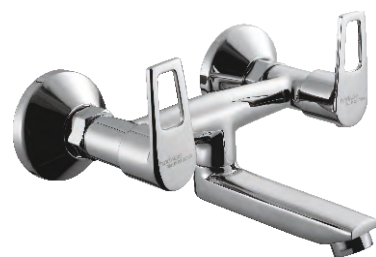

Cat. No.: F570016
Wall Mixer Non Telephonic Shower Arrangement
₹3,450/-