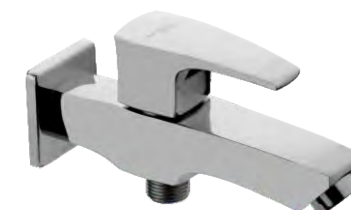

Cat. No.: F520002  
Pillar Cock Tall  
₹3,750/-

Cat. No.: F520004  
Bib Cock  
₹2,050/-

Cat. No.: F520005  
Bib Cock 2 in 1  
₹2,550/-

Cat. No.: F520006  
Angular Stop Cock  
₹1,450/-

Cat. No.: F52007  
Exposed Part Kit of Concealed Stop Cock  
with Fitting Sleeve, Operating Lever &  
Adjustable wall Flange  
Compatible with  
• F850096 • F850097  
• F850094 • F850095  
₹725/-