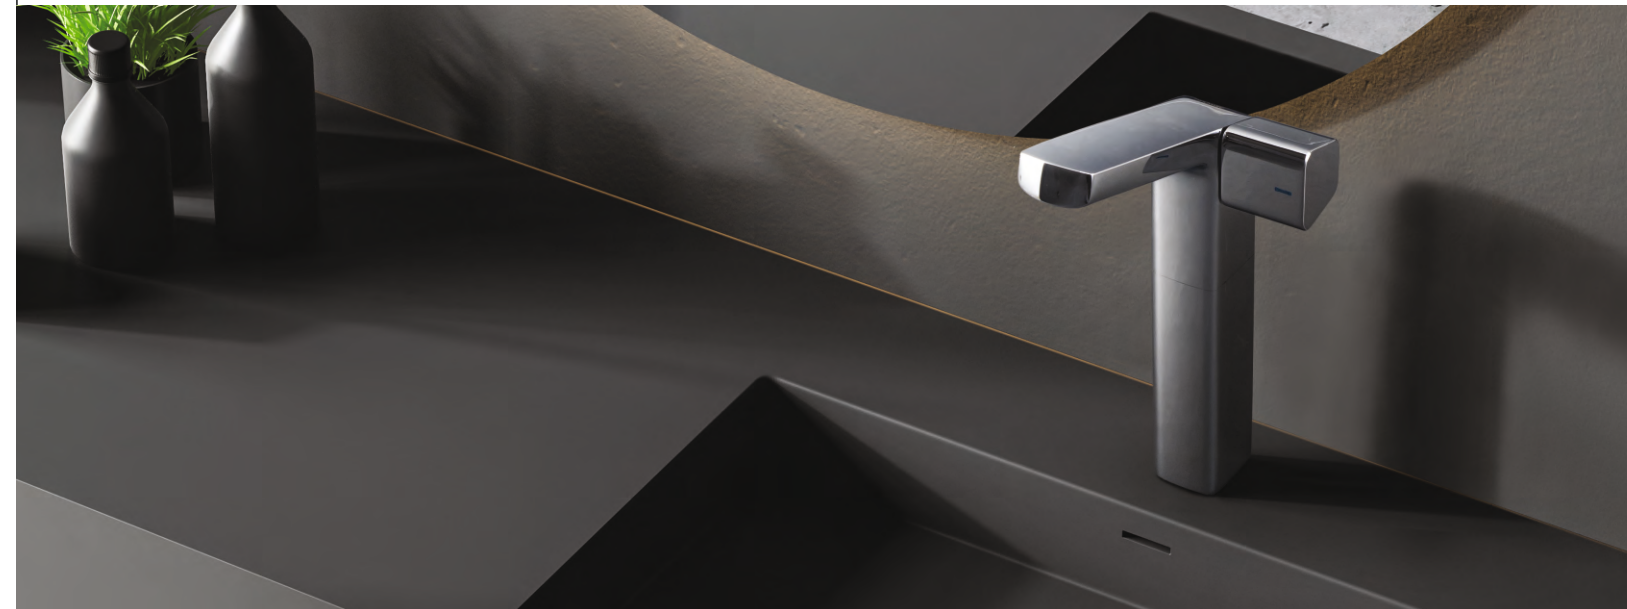

Cat. No.: F520004
Bib Cock
₹2,050/-

Cat. No.: F520005
Bib Cock 2 in 1
₹2,550/-

Cat. No.: F520006
Angular Stop Cock
₹1,450/-

Cat. No.: F530001
Pillar Cock
₹2,400/-