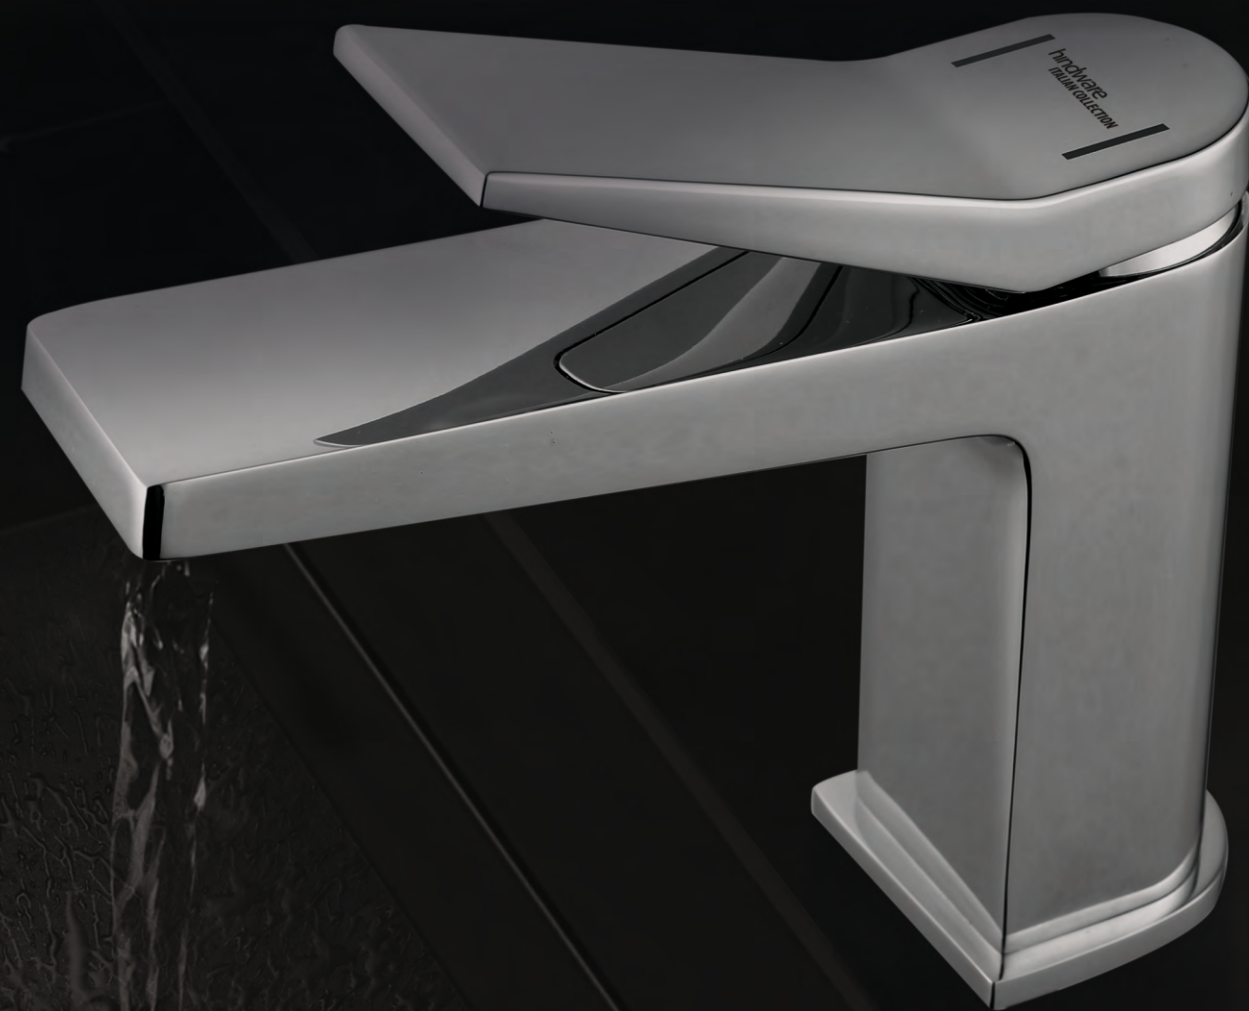

THE GEOMETRIC COLLECTION

Dominated by its clean lines and contours the Geometric Collection is shaped to keep it sleek. Preferred by architects for its bold and neat look

EDGE | AVIOR | STARC

PRODUCT SHOWN: EDGE SINGLE LEVER BASIN MIXER

EDGE
SERIES

hindware *italian*
collection