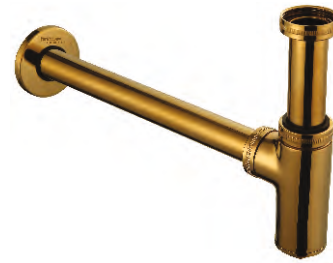

Cat. No.: F860063PGD
Flush Plate "Loop Neo"
₹3,650/-

Cat. No.: F850004PGD
Bottle Trap 32mm
₹2,650/-