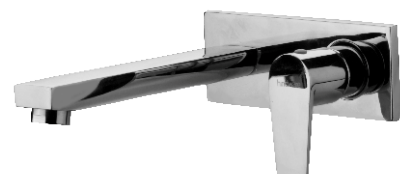

Cat. No.: F360022
Exposed Part Kit of Wall Mounted Basin
Tap Consisting of Operating Lever, Wall
Flange & Spout (Compatible with F860011)
₹2,200/-