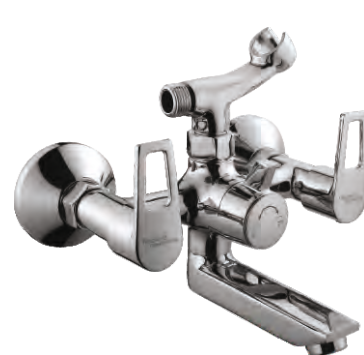

Cat. No.: F570018
Wall Mixer With Hand Shower Arrangement (Crutch)
₹4,700/-