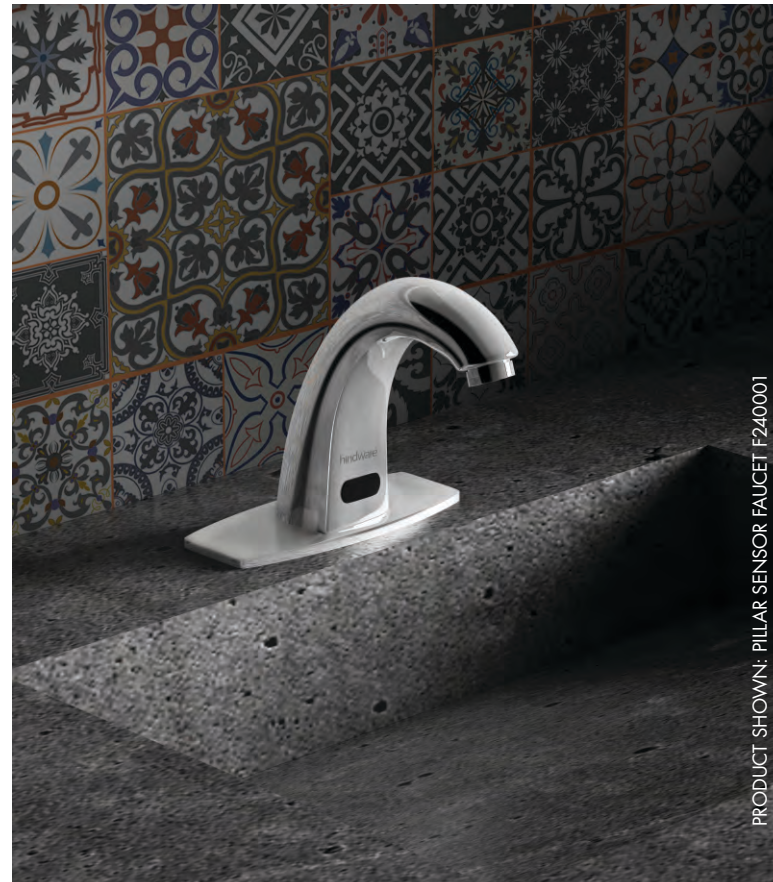

PRODUCT SHOWN: PILLAR SENSOR FAUCET | F240001

PRODUCT SHOWN: 4-WAY THERMOSTATIC DIVERTER

PRODUCT SHOWN: TANKLESS WATER CLOSET

NEW

Easy clean