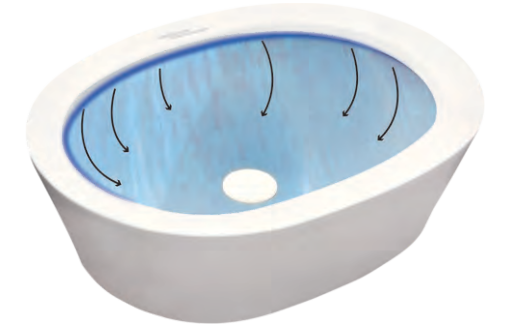

ASPIRO

Cat. No.: 10113  
Size: 35 x 35 x 10 cm

₹2,490/-

CRYSTAL | *italian* collection

Cat. No.: 10057  
Size: 42 cm Dia

₹2,880/-

DEW

Cat. No.: 10102  
Size: 41.5 x 35 x 29 cm

₹3,290/-

EASY CLEAN | *italian* collection

NEW

Cat. No.: 91215  
Size: 59.5 x 45 x 16 cm

₹15,610/-

EBELLO SQUARE | *italian* collection

Cat. No.: 91097  
Size: 39 x 39 x 15 cm

₹6,900/-